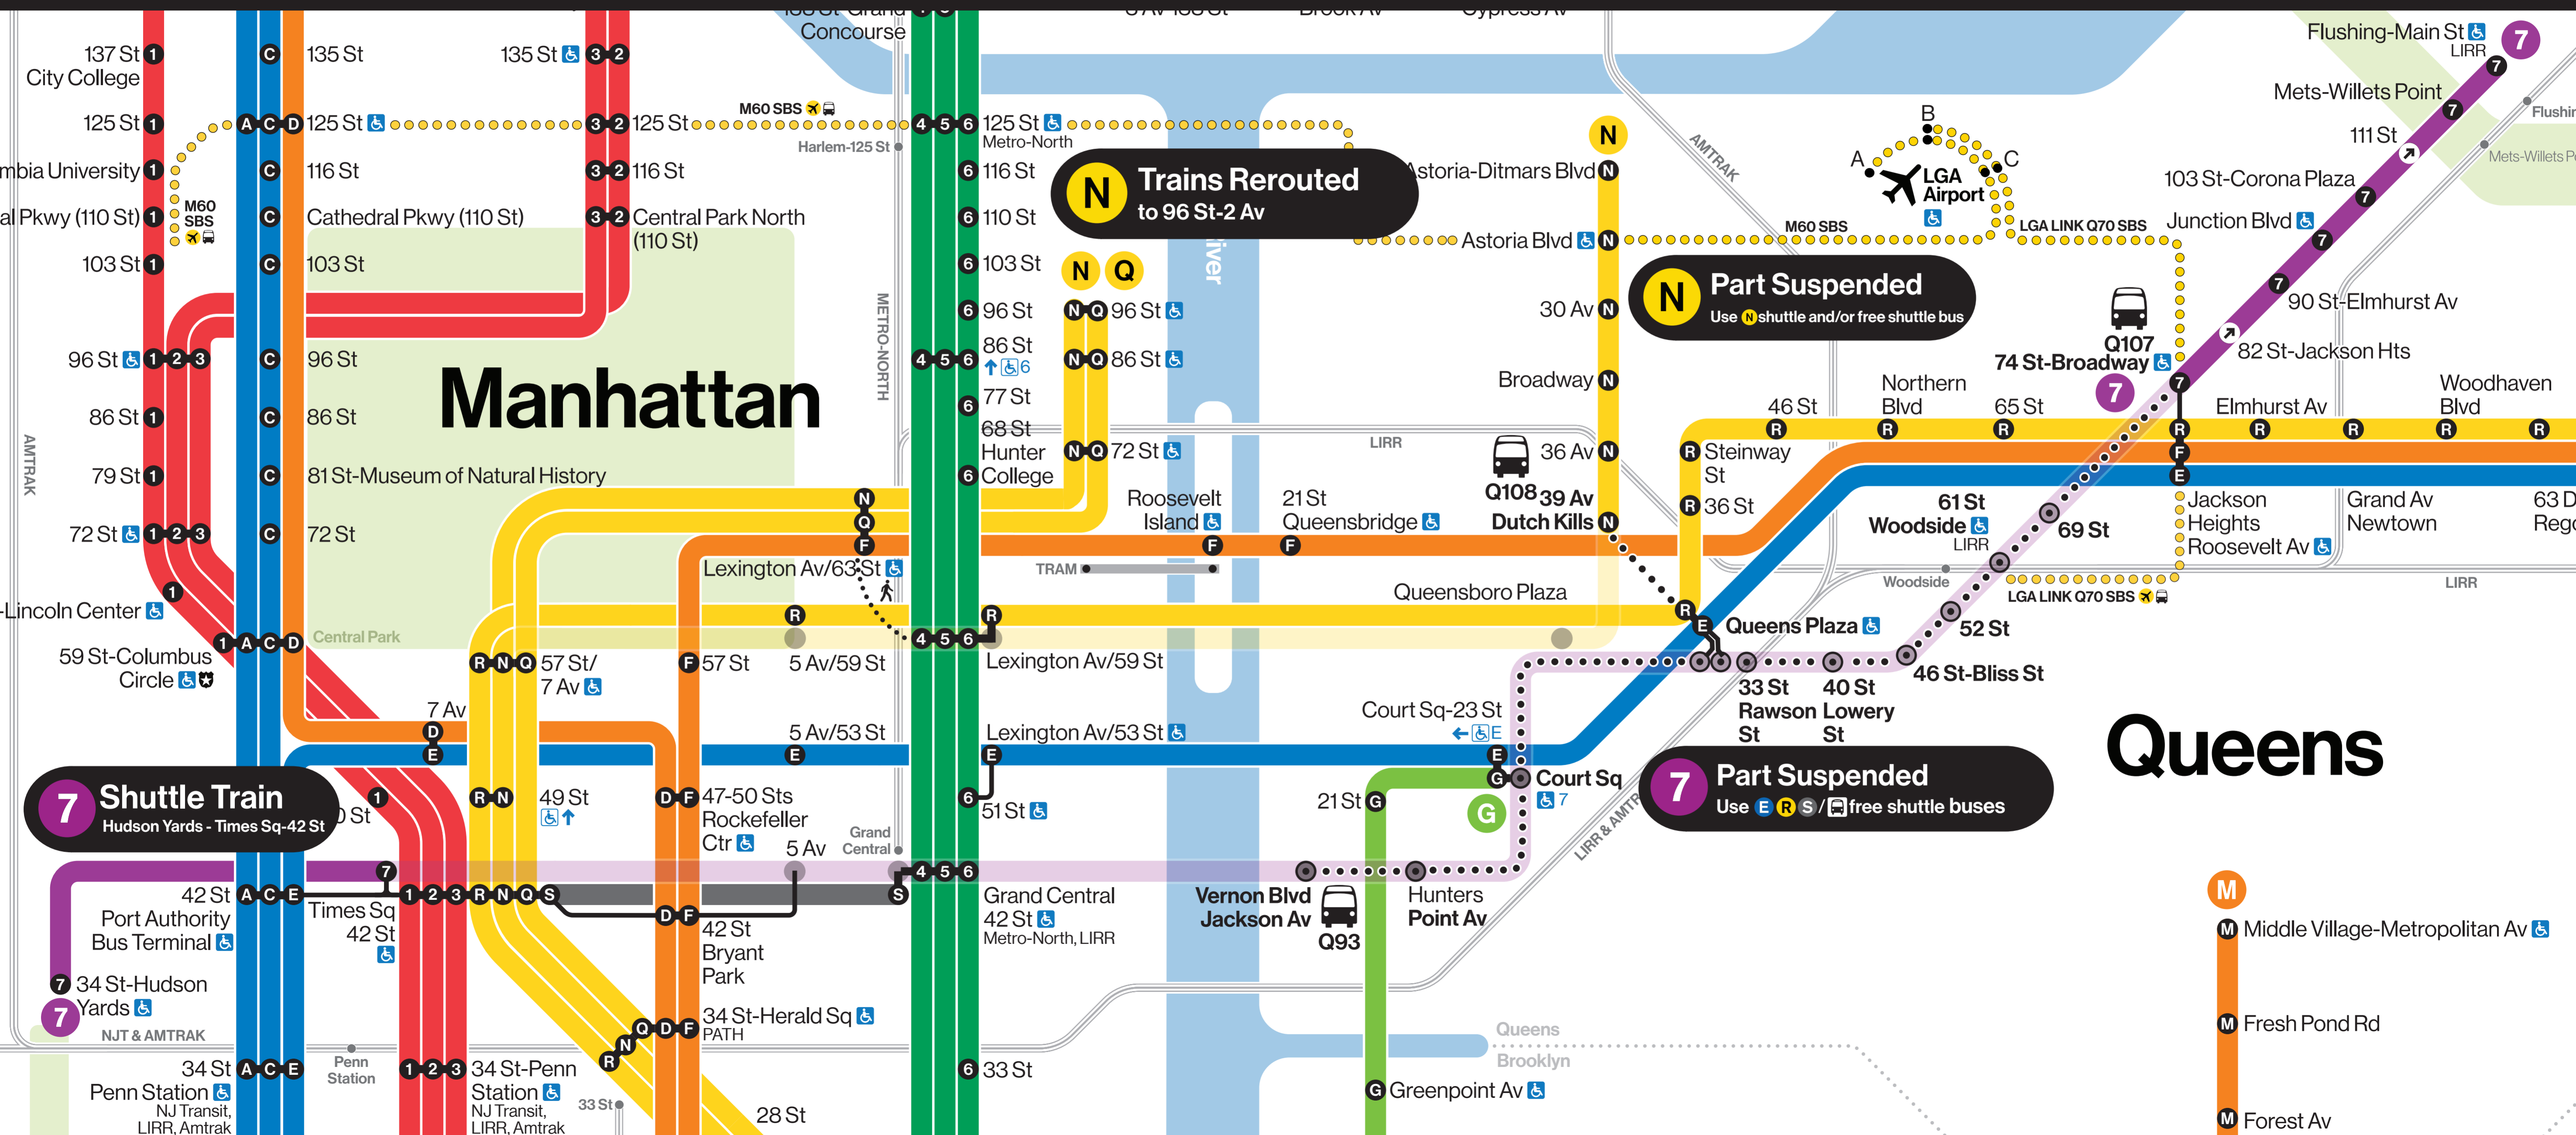

# Queensboro Plaza Shutdown: 4/6 - 4/8

**N** Trains Rerouted to 96 St-2 Av

**N** Part Suspended Use N shuttle and/or free shuttle bus

**7** Shuttle Train Hudson Yards - Times Sq-42 St

**7** Part Suspended Use E R S / free shuttle buses

- M Middle Village-Metropolitan Av
- M Fresh Pond Rd
- M Forest Av