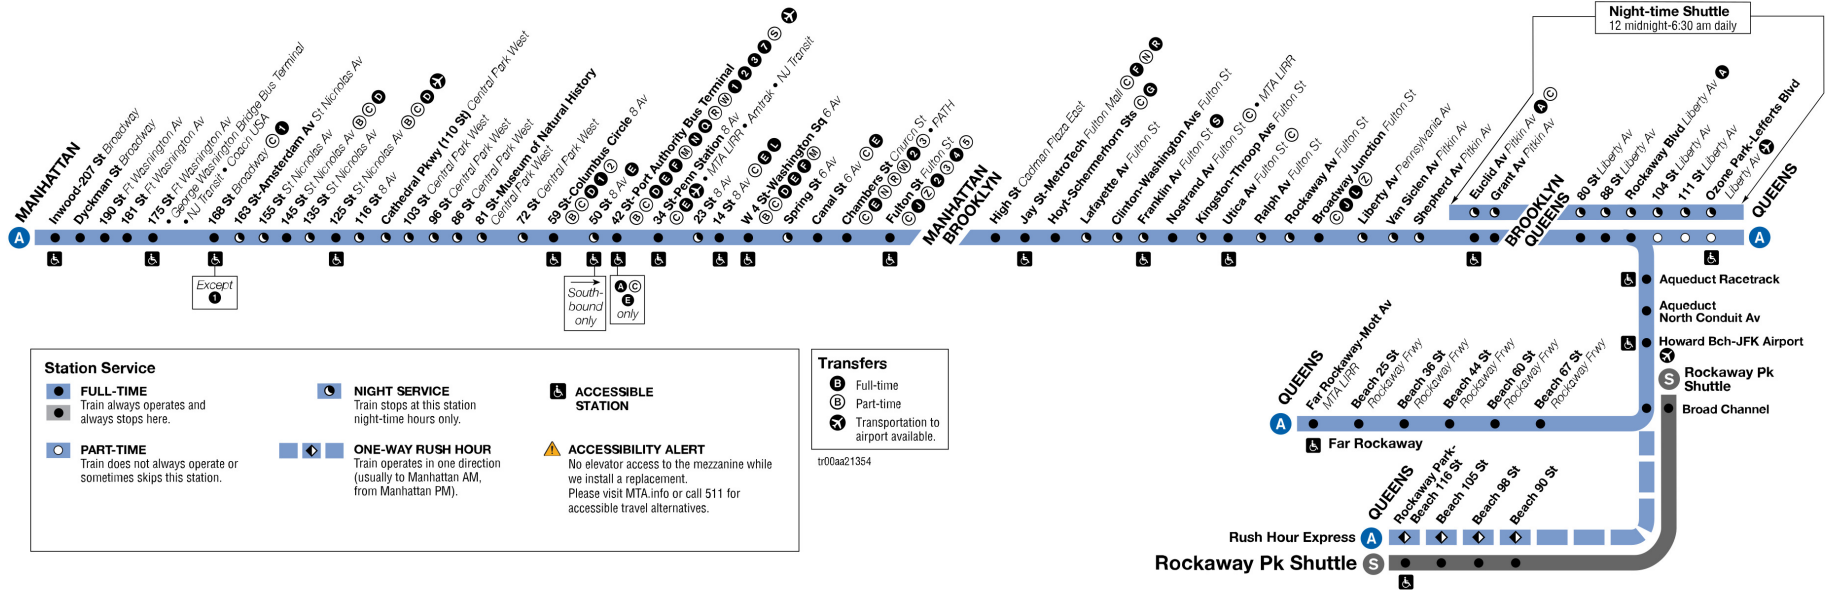

A 8 Avenue Express (with Rockaway Park Shuttle)