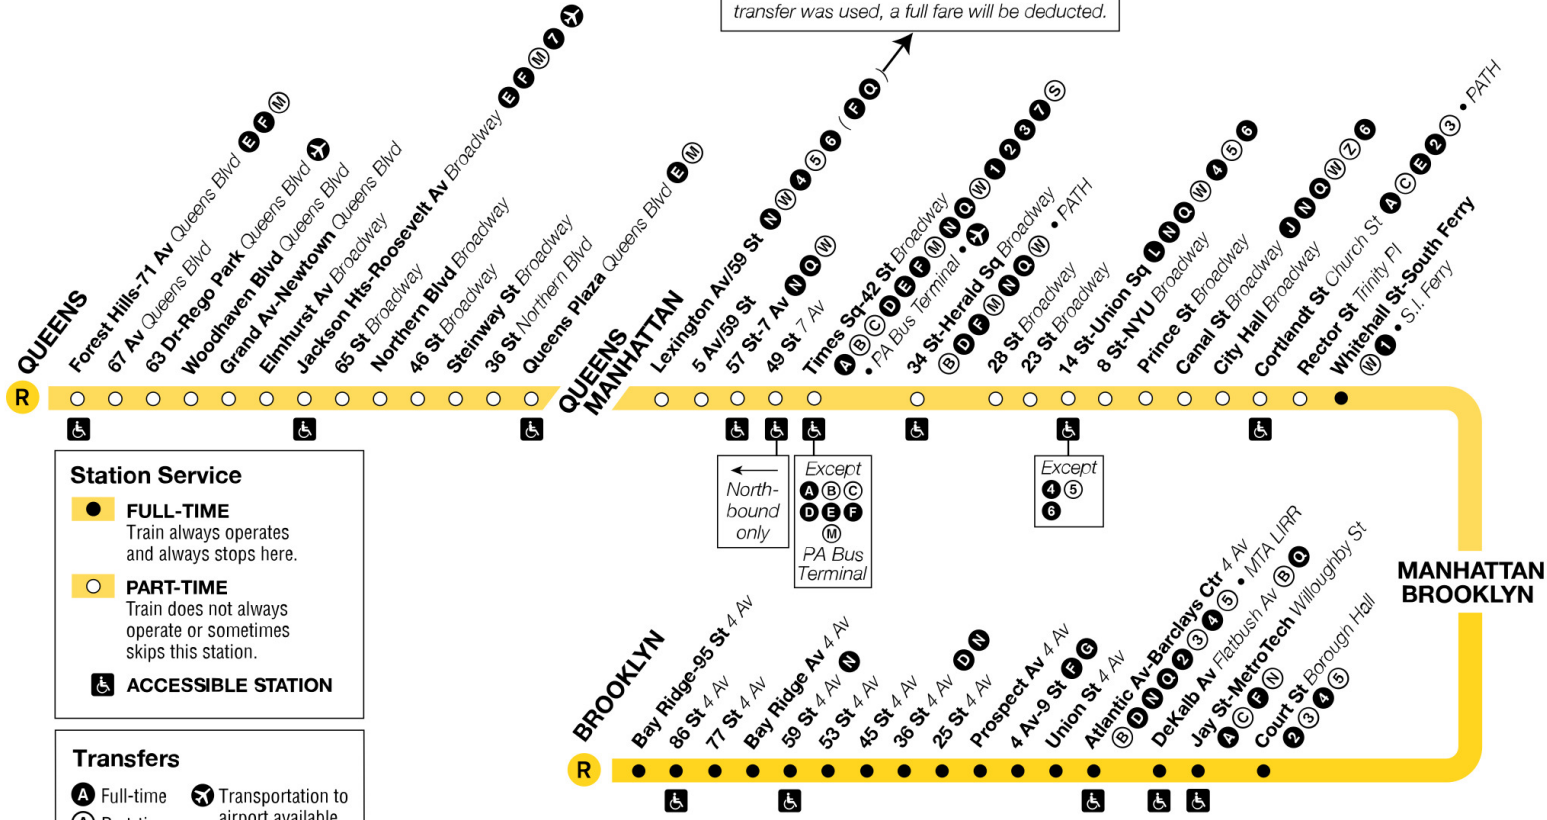

* Trip terminates at 96 St at this time.

Forest Hills-71 Av	Jackson Hts-Roosevelt Av	Queens Plaza	57 St-7 Av	34 St-Herald Sq	Canal St	Whitehall St-South Ferry	Dekalb Av	Atlantic Av-Barclays Ctr	36 St	59 St	Bay Ridge-95 St
8:06	8:15	8:25	8:35	8:40	8:48	8:56	9:03	9:09	9:17	9:22	9:33
8:18	8:27	8:37	8:47	8:52	9:00	9:08	9:15	9:21	9:29	9:34	9:45
8:30	8:39	8:49	8:59	9:04	9:12	9:20	9:27	9:33	9:41	9:46	9:57
8:42	8:51	9:01	9:11	9:16	9:24	9:32	9:39	9:45	9:53	9:58	10:10
8:54	9:03	9:13	9:23	9:28	9:36	9:44	9:51	9:57	10:05	10:10	10:22
9:06	9:15	9:25	9:35	9:40	9:48	9:56	10:03	10:09	10:17	10:22	10:33
9:18	9:27	9:37	9:47	9:52	10:00	10:08	10:15	10:21	10:29	10:34	10:45
9:30	9:39	9:49	9:59	10:04	10:12	10:20	10:27	10:33	10:41	10:46	10:57
9:40	9:50	10:00	10:11	10:16	10:24	10:32	10:39	10:45	10:53	10:58	11:09
9:52	10:02	10:12	10:23	10:28	10:36	10:44	10:51	10:57	11:05	11:10	11:21
10:05	10:14	10:24	10:35	10:40	10:48	10:56	11:03	11:10	11:18	11:23	11:33
10:17	10:26	10:36	10:47	10:52	11:00	11:08	11:15	11:18	11:27	11:32	11:42
10:27	10:37	10:47	10:56	11:01	11:09	11:17	11:24	11:27	11:35	11:40	11:50
10:39	10:49	10:59	11:08	11:13	11:21	11:28	11:35	11:38	11:47	11:52	12:02
-	-	-	-	-	-	11:35	11:42	11:47	11:56	12:01	12:08
-	-	-	-	-	-	11:55	12:02	12:08	12:16	12:21	12:28

* Trip terminates at 96 St at this time.

Bold times denote PM hours.

R Broadway Local

Using MetroCard only, the single free transfer provided after first swipe can be used at:
F **C** at **Lexington Av/63 St** station.
 by walking via street from this station. If the transfer was used, a full fare will be deducted.