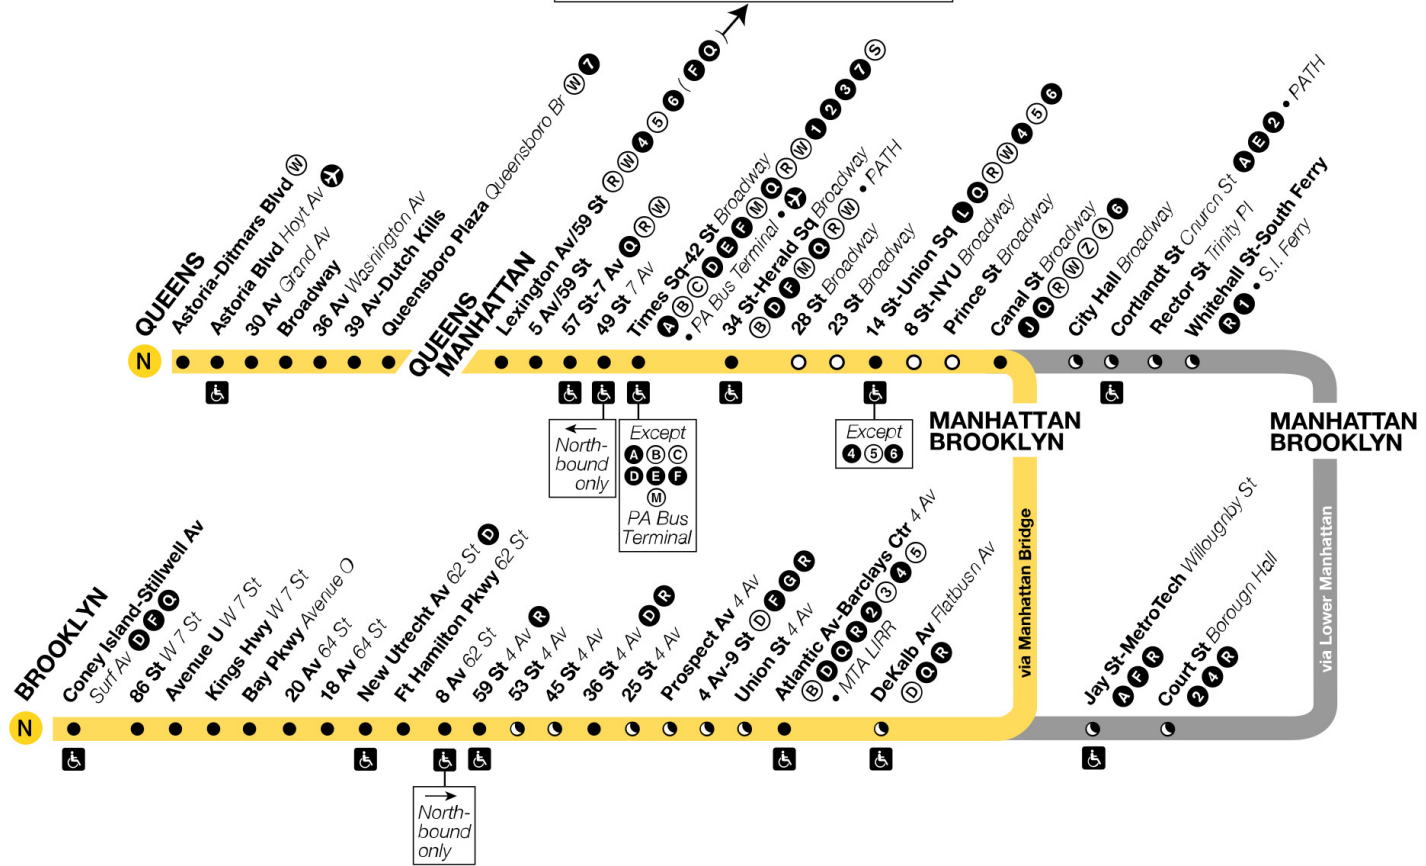

N Broadway Express

Station Service

- **FULL-TIME**
  Train always operates and always stops here.
- **PART-TIME**
  Train does not always operate or sometimes skips this station.
- **LATE-NIGHT SERVICE**
  Train stops at this station late-night hours only (approx. 10 PM - 6:30 AM).
- **LATE-NIGHT SERVICE**
  Train stops at this station late-night hours only (approx. 11 PM - 5:30 AM).

ACCESSIBLE STATION

Transfers

- **A** Full-time
- **A** Part-time
- **T** Transportation to airport available.

Using MetroCard only, the single free transfer provided after first swipe can be used at:
F **C** at Lexington Av/63 St station.
by walking via street from this station. If the transfer was used, a full fare will be deducted.

tr00na22004