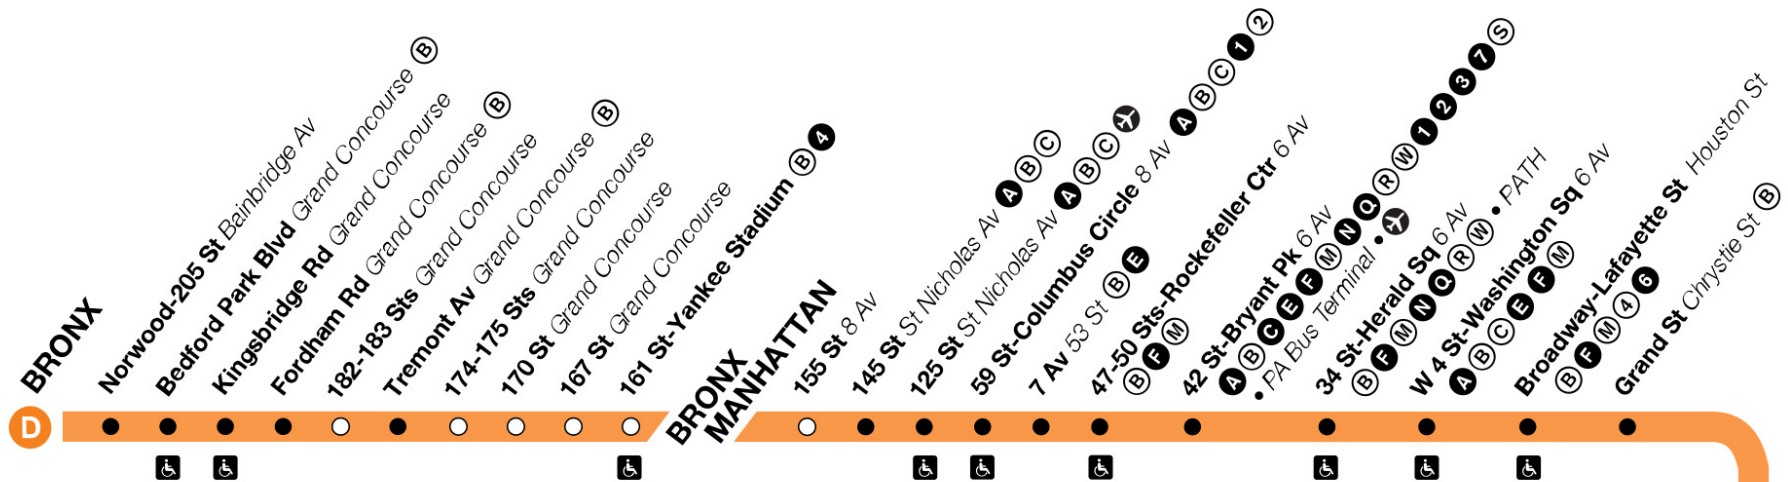

Trains operate, at all times, from 205 Street, Bronx, to Stillwell Avenue, Brooklyn via Central Park West and 6th Avenue in Manhattan, and via the Manhattan Bridge to and from Brooklyn. When in Brooklyn trains operate via 4th Avenue then through Bensonhurst to Coney Island. Trains typically operate local in the Bronx, express in Manhattan, and local in Brooklyn. But please note that Bronx rush hour trains operate express (peak direction ONLY), and Brooklyn trains operate express along the 4th Avenue segment (all times except late nights).

* Trip begins at Broadway-Lafayette St at this time.

BX-X Trip makes express stops between 145 St and Kingsbridge Rd.

BK-L Trip makes local stops in Brooklyn.

Bold times denote PM hours.

	Norwood-20 5 St	Bedford Park Blvd	Tremont Av	145 St	125 St	59 St- Columbus Circle	42 St-Bryant Pk	W 4 St- Wash Sq	Grand St	Atlantic Av- Barclays Ctr	36 St	62 St	Coney Island- Stillwell Av
	10:41	10:43	10:52	11:03	11:07	11:15	11:19	11:24	11:28	11:38	11:44	11:55	12:19
	10:53	10:55	11:04	11:15	11:19	11:27	11:31	11:36	11:40	11:50	11:56	12:07	12:29
	11:05	11:07	11:16	11:27	11:31	11:39	11:43	11:48	11:52	12:02	12:08	12:19	12:39
BK-L	11:16	11:18	11:27	11:38	11:42	11:50	11:54	11:59	12:03	12:14	12:22	12:33	12:52
BK-L	11:28	11:30	11:39	11:50	11:54	12:02	12:06	12:11	12:15	12:26	12:34	12:45	1:04
BK-L	11:41	11:43	11:52	12:03	12:07	12:15	12:19	12:24	12:28	12:40	12:48	12:59	1:19
BK-L	11:53	11:55	12:04	12:15	12:19	12:27	12:31	12:36	12:40	12:51	12:59	1:10	1:31

* Trip begins at Broadway-Lafayette St at this time.

BX-X Trip makes express stops between 145 St and Kingsbridge Rd.

BK-L Trip makes local stops in Brooklyn.

Bold times denote PM hours.

D 6 Av Express

Station Service