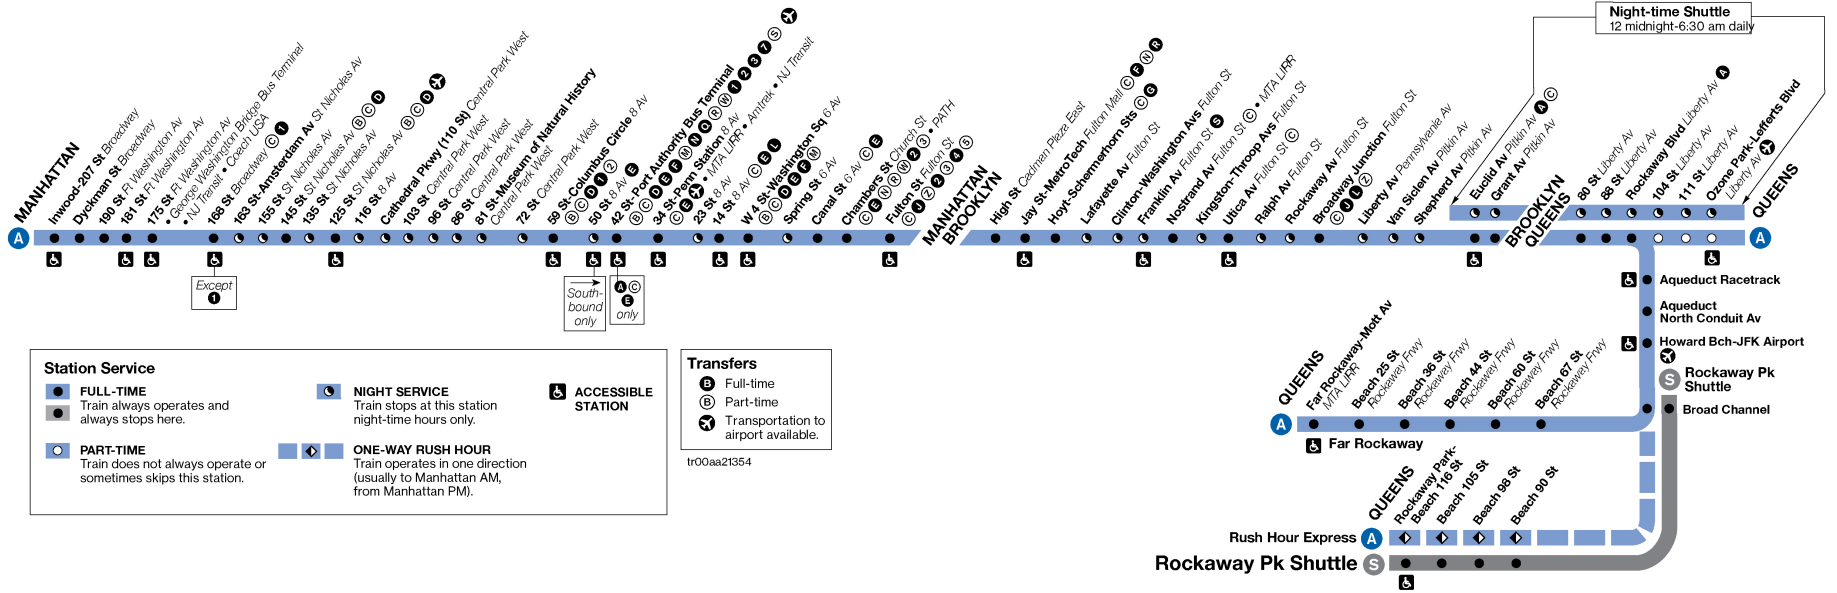

local Trip makes local stops in Manhattan and Brooklyn.

BK-L Trip makes local stops in Brooklyn.

Bold times denote PM hours.

	Inwood-2 07 St	Dyckman St	168 St	145 St	125 St	59 St- Columbus Circle	42 St- Port Authority Bus Terminal	Chambers St	Jay St- Metrotech	Broadway Junction	Euclid Av	Rockaway Blvd	Ozone Park- Lefferts Blvd	Howard Beach- JFK Airport	Broad Channel	Far Rockaway -Mott Av
local	11:11	11:13	11:20	11:24	11:29	11:40	11:44	11:55	12:02	12:18	12:24	12:31	12:42	-	-	-
local	11:24	11:26	11:33	11:37	11:41	11:52	11:56	12:07	12:14	12:30	12:36	12:43	-	12:49	12:56	1:12
local	11:41	11:42	11:49	11:54	11:57	12:09	12:13	12:24	12:31	12:48	12:54	1:01	-	1:07	1:14	1:31
	-	-	-	-	-	-	-	-	-	-	12:58	1:04	1:08	-	-	-
local	11:57	11:58	12:05	12:10	12:13	12:25	12:29	12:40	12:47	1:03	1:09	1:16	-	1:22	1:28	1:42

local Trip makes local stops in Manhattan and Brooklyn.

BK-L Trip makes local stops in Brooklyn.

Bold times denote PM hours.

A 8 Avenue Express (with Rockaway Park Shuttle)

Holiday Service 2024

Weekday subway service operates on: Martin Luther King Day, Columbus Day, Veterans Day, Day after Thanksgiving.