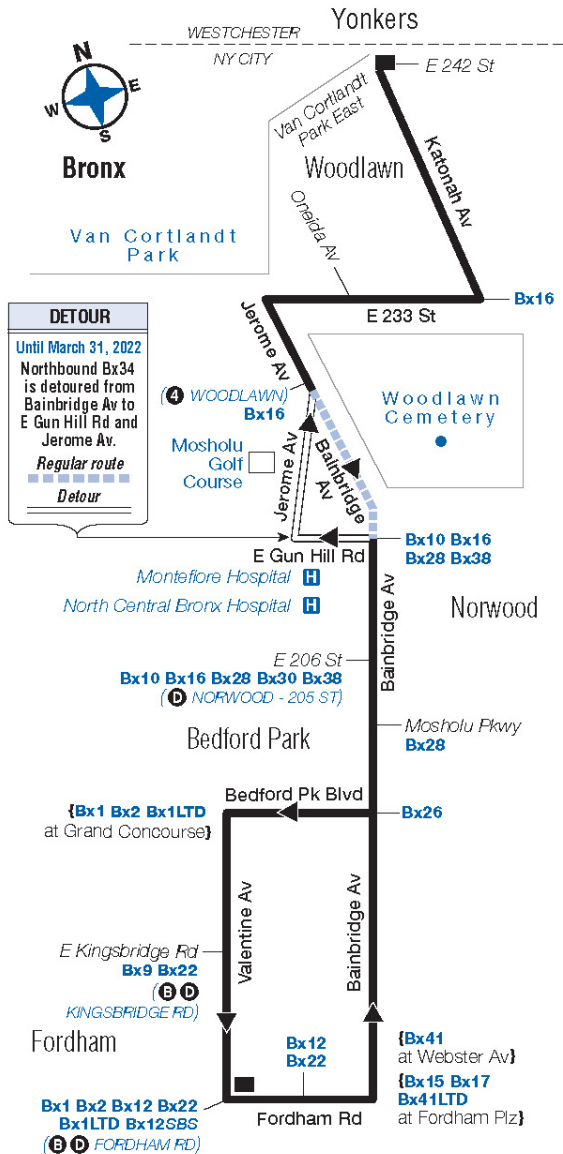

Bx34

Bus Timetable New York City Transit

Woodlawn - Fordham Center via Katonah Av / Bainbridge Av / Valentine Av

Local Service

For accessible subway stations, travel directions and other information:

Effective June 26, 2022

Visit www.mta.info or call us at 511

bx034a21278_cs

Bx34 MAP LEGEND

Local/Limited/SBS Bus Transfers: shown in bold blue type.

Terminal

Point of Interest

(D) STATION NAME

Subway Connection