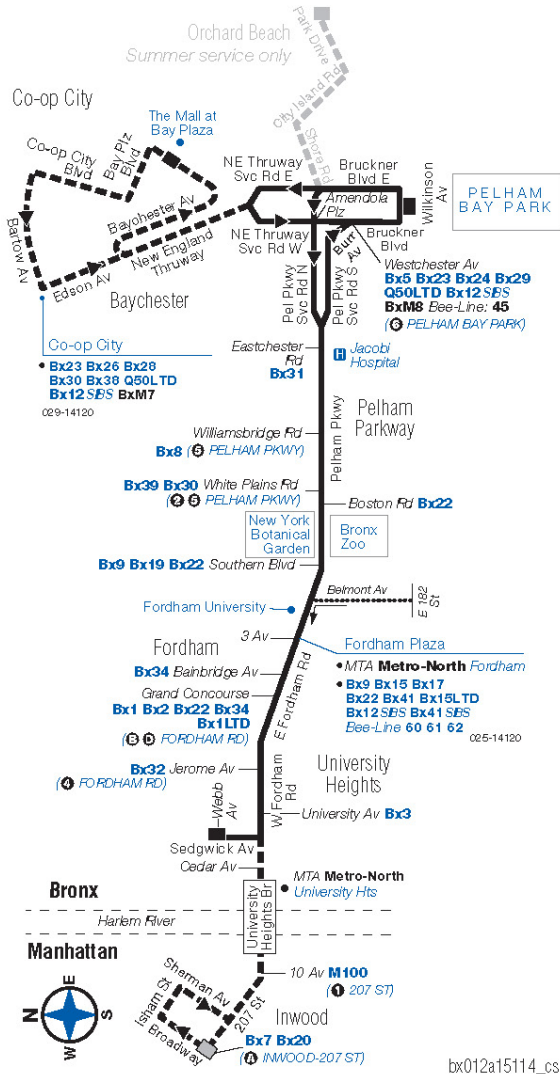

Bx12

Bus Timetable New York City Transit

Pelham Bay - Inwood via Pelham Pkwy / Fordham Rd

Local Service

Effective June 30, 2024

For accessible subway stations, travel directions and other information:

[Visit www.mta.info](http://www.mta.info) or call us at 511

Bx12 MAP LEGEND

Local/Limited/SBS Bus Transfers: shown in bold blue type.

Express Bus Transfers: shown in bold black type.

- Terminal
- Point of Interest
- ▒ Part-time Terminal
- ⋯ Supplemental Service School Days (early PM)
- (2) STATION NAME Subway Connection
- --- Local Service in Place of +SelectBusService, Night-time Only
- MTA Metro-North Railroad Station
- --- Summer Only