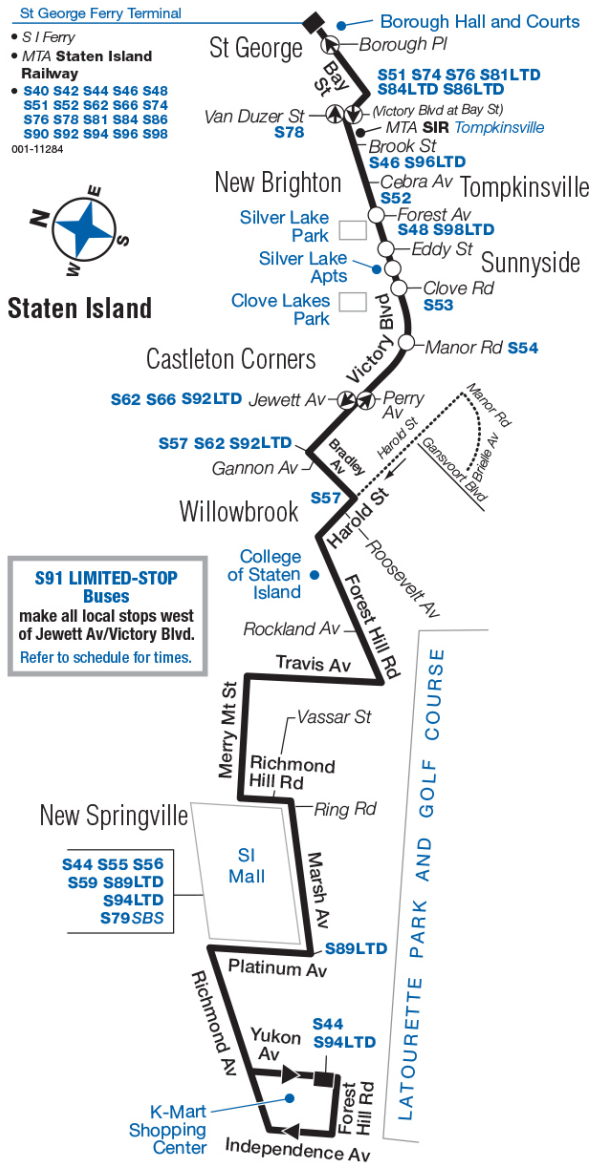

S91 is Limited-Stop service.
 Bold times denote PM hours.

s61/s91

Bus Timetable New York City Transit

St. George - Staten Island Mall via Victory Blvd / Bradley Av

Local and Limited-Stop Service

For accessible subway stations, travel directions and other information:

Effective September 3, 2023

Visit www.mta.info or call us at 511

S61/S91 MAP LEGEND

Local/Limited/SBS Bus Transfers: shown in bold blue type.

- Terminal
- MTA **SIR** Railway Station
- Limited-Stop
- ➔ Stops in direction indicated
- Supplemental Service School Days (early AM and early PM)
- Point of Interest