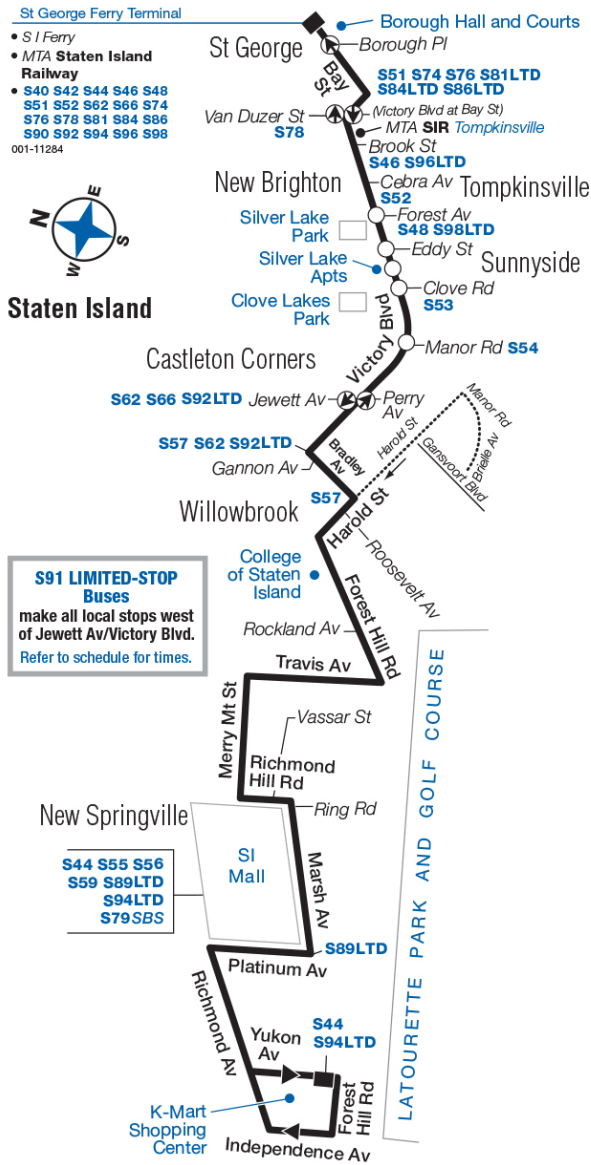

S91 is Limited-Stop service.
 Bold times denote PM hours.

s61/s91

Bus Timetable New York City Transit

St. George - Staten Island Mall via Victory Blvd / Bradley Av

Local and Limited-Stop Service

For accessible subway stations, travel directions and other information:

Effective June 26, 2022

Visit www.mta.info or call us at 511

S61/S91 MAP LEGEND

Local/Limited/SBS Bus Transfers: shown in bold blue type.

- Terminal
- MTA **SIR** Railway Station
- Limited-Stop
- ➔ Stops in direction indicated
- Supplemental Service School Days (early AM and early PM)
- Point of Interest