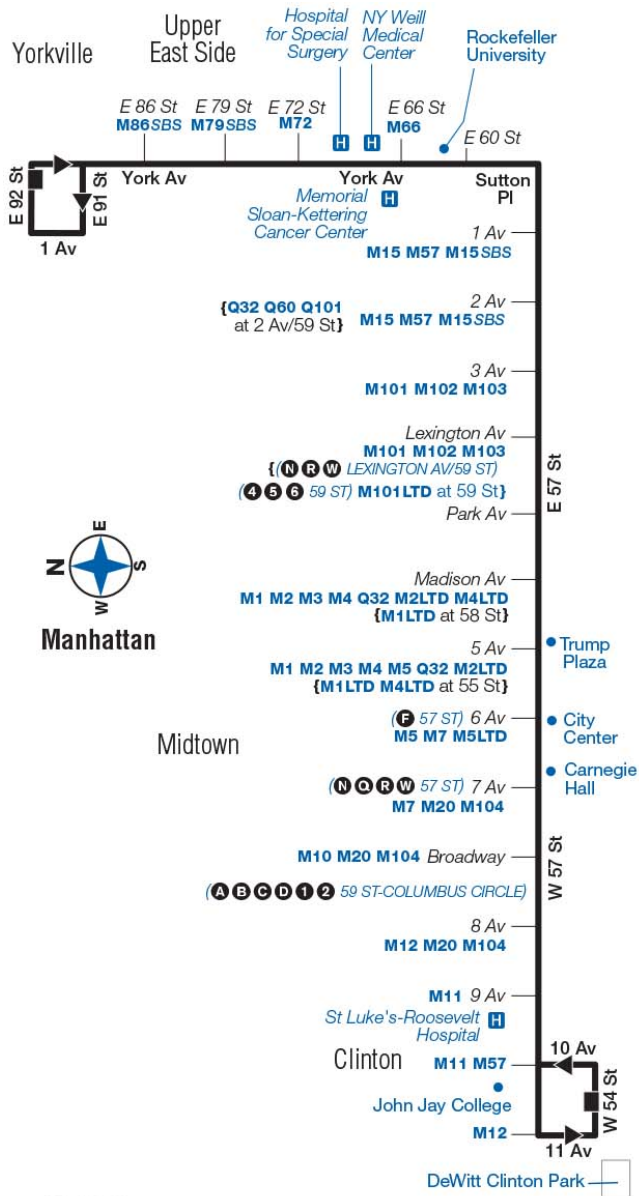

Bold times denote PM hours.

| Yorkville E 92 St / York Av | Upper E Side York Av / E 72 St | Upper E Side York Av / E 67 St | Midtown E 57 St / 2 Av | Midtown E 57 St / Madison Av | Midtown W 57 St / Broadway | Clinton W 54 St / 11 Av |
|--------------------------------|-----------------------------------|-----------------------------------|---------------------------|------------------------------------|----------------------------------|----------------------------|
| 5:21 | 5:32 | 5:34 | 5:43 | 5:48 | 5:56 | 6:03 |
| 5:36 | 5:47 | 5:49 | 5:58 | 6:03 | 6:11 | 6:18 |
| 5:51 | 6:02 | 6:04 | 6:13 | 6:18 | 6:26 | 6:33 |
| 6:06 | 6:17 | 6:19 | 6:28 | 6:33 | 6:39 | 6:46 |
| 6:21 | 6:32 | 6:34 | 6:43 | 6:48 | 6:54 | 7:01 |
| 6:36 | 6:46 | 6:48 | 6:57 | 7:02 | 7:08 | 7:15 |
| 6:51 | 7:01 | 7:03 | 7:11 | 7:15 | 7:21 | 7:28 |
| 7:06 | 7:14 | 7:16 | 7:24 | 7:28 | 7:34 | 7:41 |
| 7:21 | 7:29 | 7:31 | 7:39 | 7:43 | 7:49 | 7:56 |
| 7:36 | 7:44 | 7:46 | 7:54 | 7:58 | 8:04 | 8:11 |
| 7:51 | 7:59 | 8:01 | 8:09 | 8:13 | 8:19 | 8:26 |
| 8:06 | 8:14 | 8:16 | 8:24 | 8:28 | 8:34 | 8:41 |
| 8:21 | 8:29 | 8:31 | 8:39 | 8:43 | 8:49 | 8:56 |
| 8:36 | 8:44 | 8:46 | 8:54 | 8:58 | 9:04 | 9:10 |
| 8:55 | 9:03 | 9:05 | 9:11 | 9:15 | 9:20 | 9:26 |
| 9:15 | 9:21 | 9:23 | 9:29 | 9:33 | 9:38 | 9:44 |
| 9:35 | 9:41 | 9:43 | 9:49 | 9:53 | 9:58 | 10:04 |
| 9:55 | 10:01 | 10:03 | 10:09 | 10:13 | 10:18 | 10:24 |
| 10:15 | 10:21 | 10:23 | 10:29 | 10:33 | 10:38 | 10:44 |
| 10:35 | 10:41 | 10:43 | 10:49 | 10:53 | 10:58 | 11:04 |
| 10:55 | 11:01 | 11:03 | 11:09 | 11:13 | 11:18 | 11:24 |
| 11:15 | 11:21 | 11:23 | 11:29 | 11:33 | 11:38 | 11:44 |
| 11:35 | 11:41 | 11:43 | 11:49 | 11:53 | 11:58 | 12:04 |

M31

Bus Timetable New York City Transit

Yorkville - Clinton via York Av / 57th St

Local Service

Effective September 4, 2022

For accessible subway stations, travel directions and other information:

[Visit www.mta.info](http://www.mta.info) or call us at 511