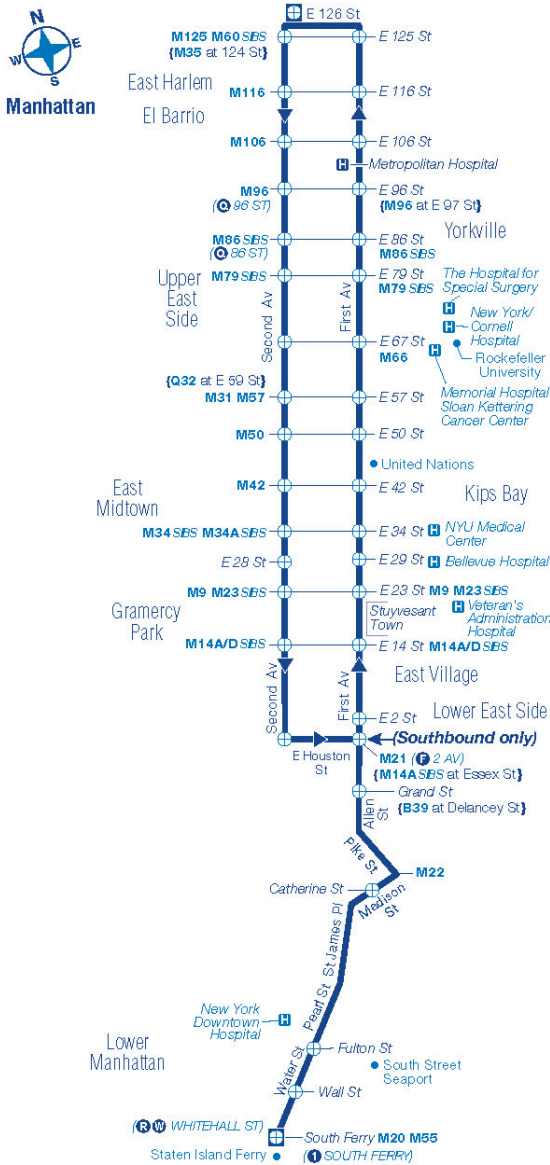

To South Ferry

E Harlem E 126 St / 2 Av	Yorkville 2 Av / E 96 St	E Village Allen St / East Houston St	Downtown South Ferry / Terminal
7:00	7:08	7:34	7:48
7:12	7:20	7:46	8:00
7:24	7:32	7:58	8:12
7:36	7:44	8:10	8:24
7:48	7:56	8:22	8:36
8:00	8:08	8:34	8:49
8:12	8:20	8:46	9:01
8:24	8:32	9:01	9:17
8:34	8:43	9:12	9:28
8:44	8:53	9:22	9:38
8:54	9:03	9:33	9:49
9:04	9:12	9:42	9:58
9:14	9:22	9:52	10:08
9:24	9:32	10:02	10:18
9:34	9:42	10:12	10:28
9:44	9:52	10:22	10:38
9:54	10:02	10:32	10:49
10:04	10:12	10:42	10:59
10:14	10:22	10:52	11:09
10:22	10:30	11:03	11:20
10:29	10:37	11:10	11:27
10:37	10:46	11:19	11:36
10:44	10:53	11:26	11:43
10:52	11:01	11:34	11:51
10:59	11:08	11:41	11:58
11:07	11:16	11:49	12:06
11:14	11:23	11:56	12:13
11:21	11:30	12:03	12:20
11:28	11:37	12:10	12:27
11:35	11:44	12:17	12:34
11:42	11:51	12:24	12:41
11:49	11:58	12:31	12:48
11:57	12:06	12:41	12:58
12:05	12:15	12:50	1:07
12:13	12:23	12:58	1:15
12:21	12:31	1:06	1:24
12:29	12:39	1:14	1:32
12:37	12:47	1:22	1:40
12:45	12:55	1:30	1:48
12:53	1:03	1:41	1:59
1:01	1:11	1:49	2:07
1:09	1:19	1:57	2:15
1:17	1:27	2:05	2:23
1:25	1:35	2:13	2:31
1:33	1:43	2:21	2:39
1:41	1:51	2:29	2:47
1:49	1:59	2:37	2:55
1:57	2:07	2:45	3:03

Bold times denote PM hours.

E Harlem E 126 St / 2 Av	Yorkville 2 Av / E 96 St	E Village Allen St / East Houston St	Downtown South Ferry / Terminal
10:00	10:09	10:36	10:53

M15-SBS

Bus Timetable
New York City Transit

East Harlem - South Ferry Select Bus Service via 1st Av / 2nd Av

+selectbusservice

For accessible subway stations, travel directions and other information:

Effective March 31, 2024

Visit www.mta.info or call us at 511