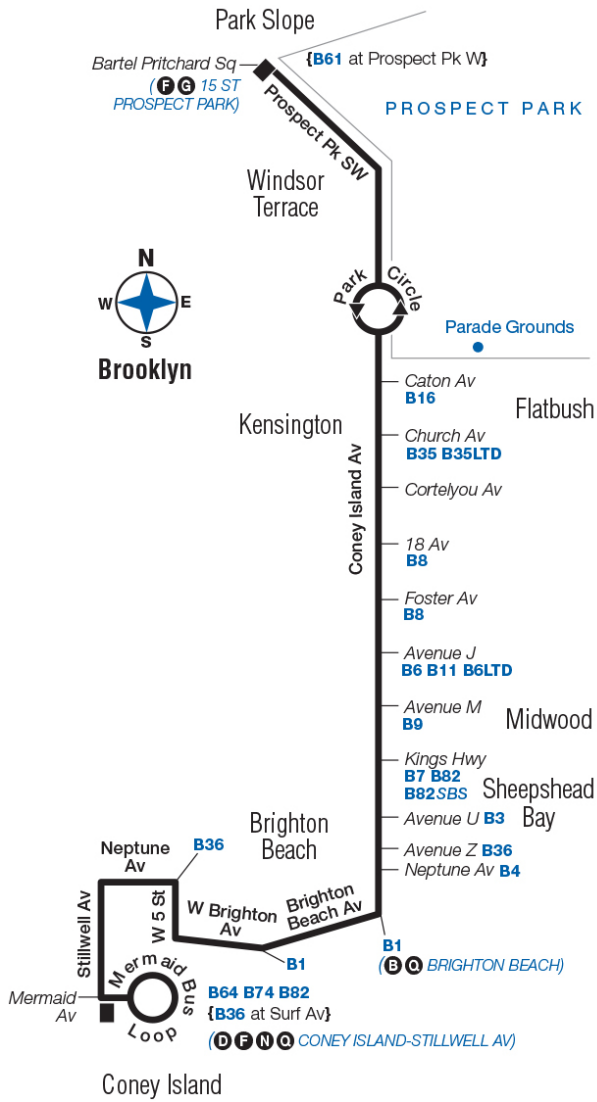

B68

Bus Timetable
New York City Transit

Coney Island - Windsor Terrace via Coney Island Av / Brighton Beach Av

Local Service

For accessible subway stations, travel directions and other information:

Effective June 10, 2021

Visit www.mta.info or call us at 511

br068a18253_cs

B68 MAP LEGEND

Local/Limited/SBS Bus Transfers: shown in bold blue type.

■ Terminal

● Point of Interest

(Q STATION NAME)
Subway Connection