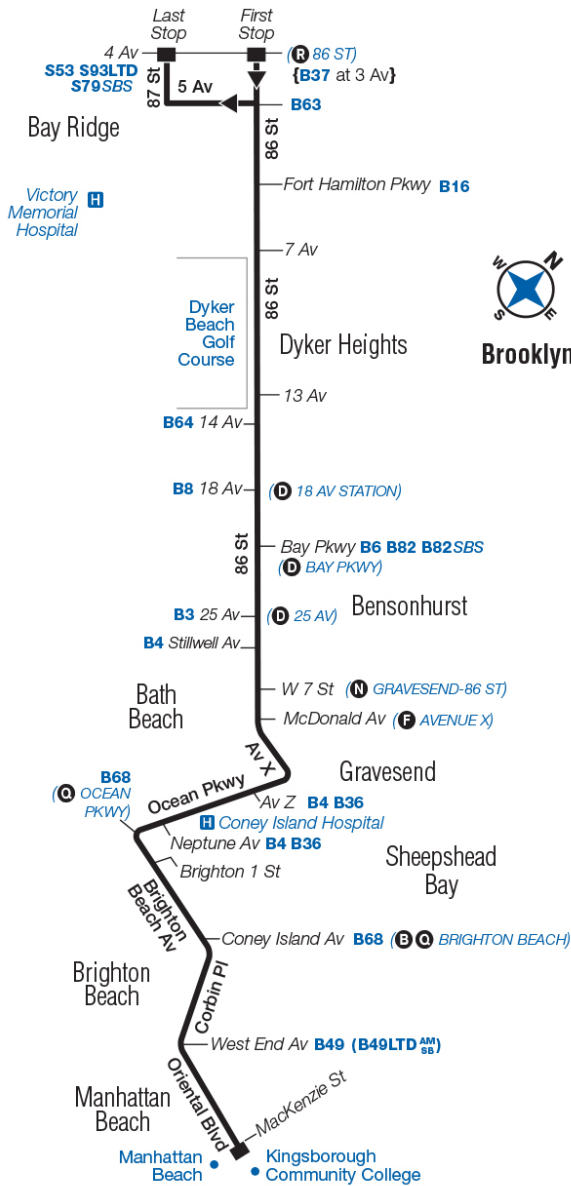

B1

Bus Timetable New York City Transit

Bay Ridge - Manhattan Beach via 86th St / Ocean Pkwy

Local Service

For accessible subway stations, travel directions and other information:

Effective September 1, 2024

Visit www.mta.info or call us at 511

br001a18253_cs

B1 MAP LEGEND

Local/Limited/SBS Bus Transfers: shown in bold blue type.

- Terminal
- Point of Interest
- **(C)** STATION NAME
- **(SB)** South-bound
- Subway Connection