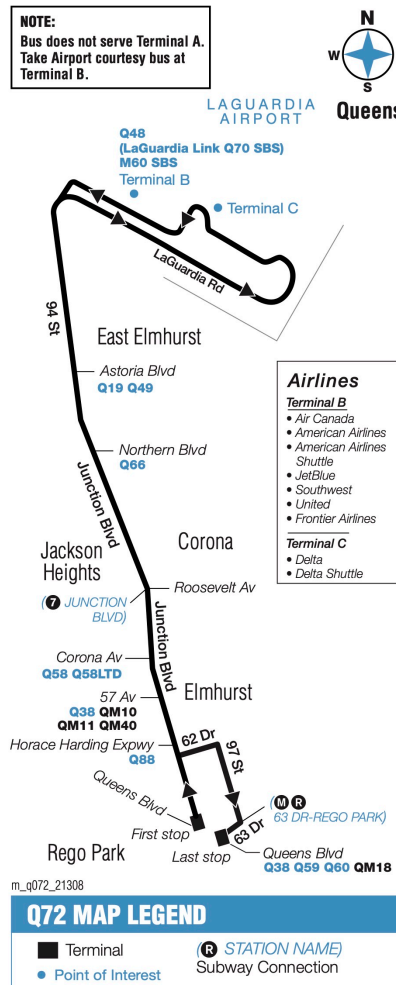

Q72

Bus Timetable MTA Bus Company

LaGuardia Airport - Rego Park Via 94Th St / Junction Blvd

Local Service

Effective June 30, 2024

For accessible subway stations, travel directions and other information:

Visit www.mta.info or call us at 511