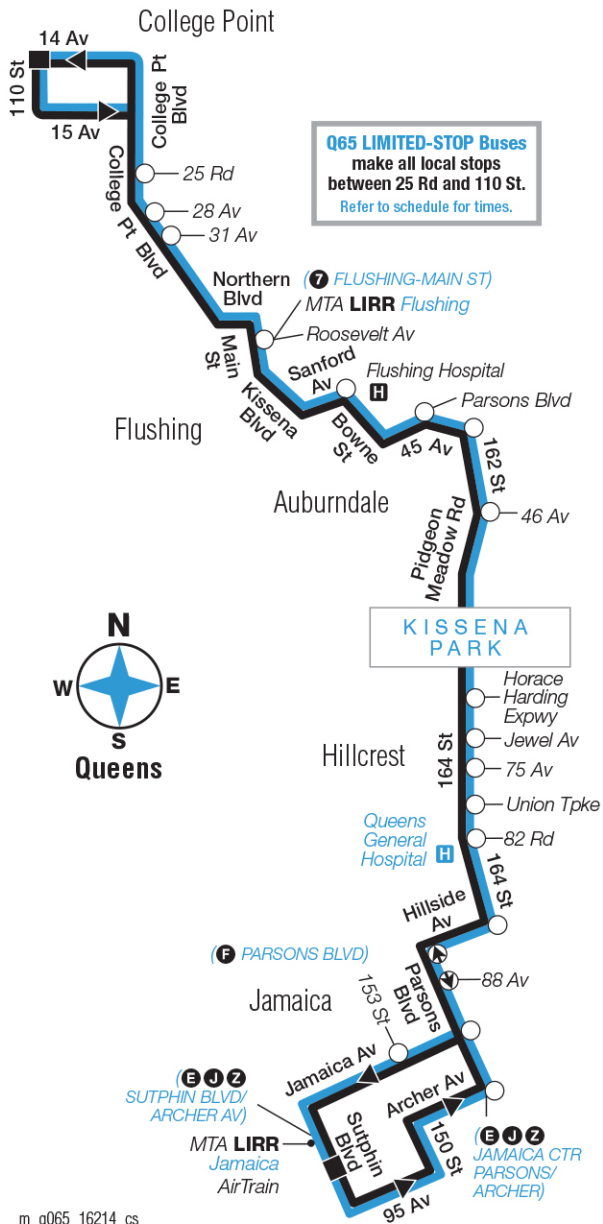

Q65

Bus Timetable
MTA Bus Company

Jamaica - Flushing - College Point Via 164Th St / College Point Blvd

Local and Limited-Stop Service

For accessible subway stations, travel directions and other information:

Effective July 2, 2023

Visit www.mta.info or call us at 511

m_q065_16214_cs

Q65 MAP LEGEND

- Terminal
- MTA **LIRR** Railroad Station
- (E STATION NAME) Subway Connection
- Q65 Local Service
- Q65 Limited-Stop Service
- Limited Stop