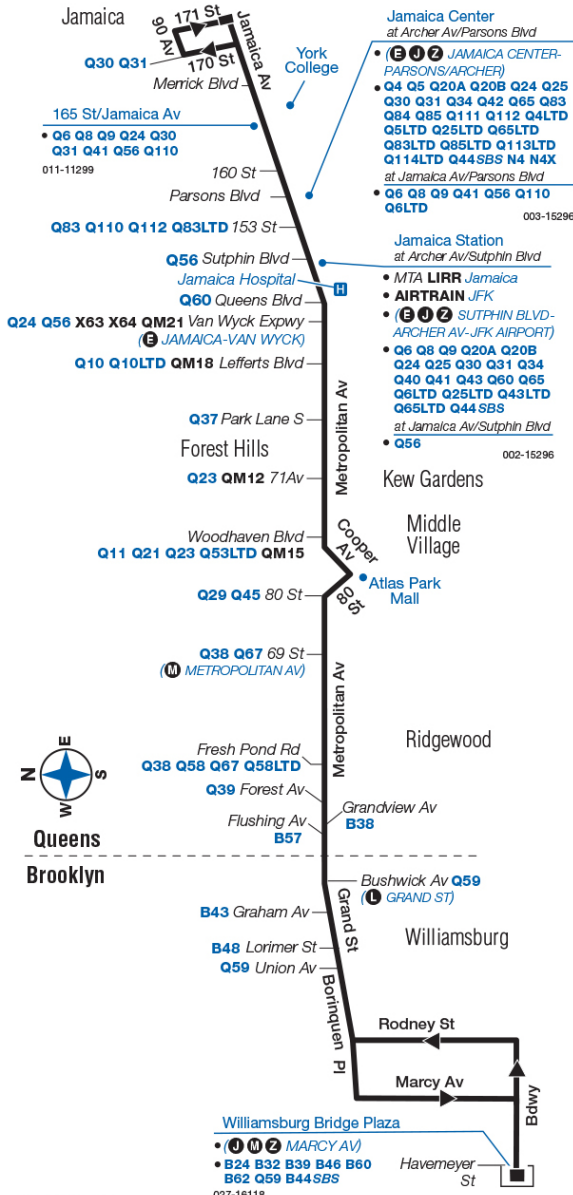

Q54

Bus Timetable New York City Transit

Williamsburg - Jamaica via Jamaica Av / Metropolitan Av

Local Service

Effective September 1, 2024

For accessible subway stations, travel directions and other information:

[Visit www.mta.info](http://www.mta.info) or call us at 511

qu054a19079_cs

Q54 MAP LEGEND

Local/Limited/SBS Bus Transfers: shown in bold blue type.
Express Bus Transfers: shown in bold black type.

- Terminal
- MTA LIRR Railroad Station
- (E) STATION NAME Subway Connection
- Point of Interest