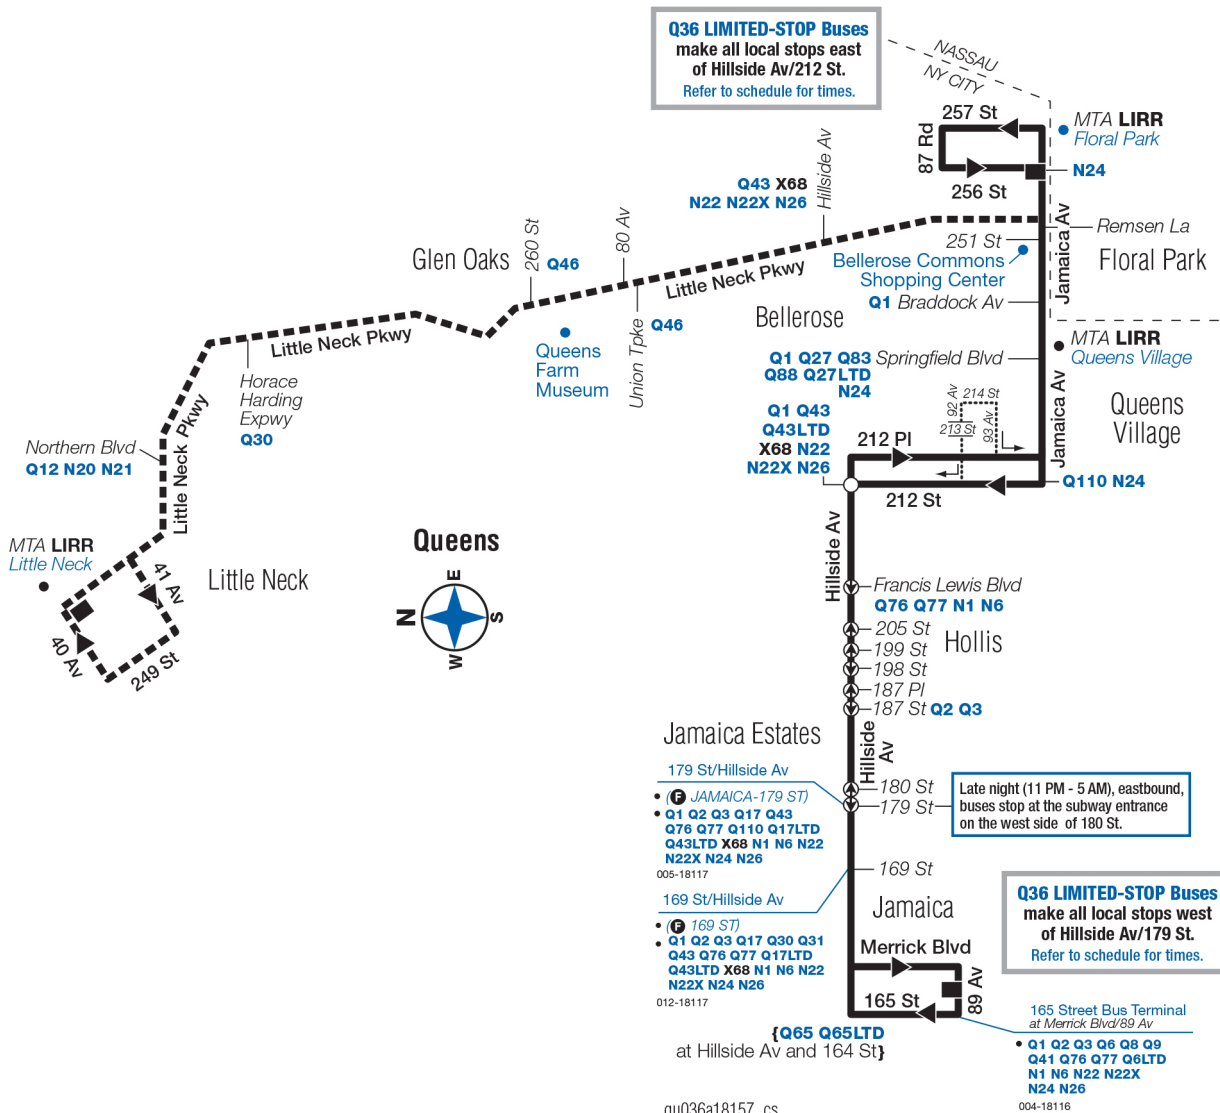

Q36

Bus Timetable New York City Transit

Floral Park or Little Neck - Jamaica via Jamaica Av / Hillside Av / Little Neck Pkwy

Local and Limited-Stop Service

For accessible subway stations, travel directions and other information:

Effective January 7, 2024

Visit www.mta.info or call us at 511

qu036a18157_cs

Q36 MAP LEGEND

Local/Limited/SBS Bus Transfers: shown in bold blue type.
Express Bus Transfers: shown in bold black type.

- Terminal
- Limited Stop
- (F) STATION NAME
  Subway Connection
- ➔ Stops in direction indicated
- MTA LIRR Railroad Station
- Point of Interest
- ⋯ Supplemental Service School Days (early PM)
- --- Part-time Service