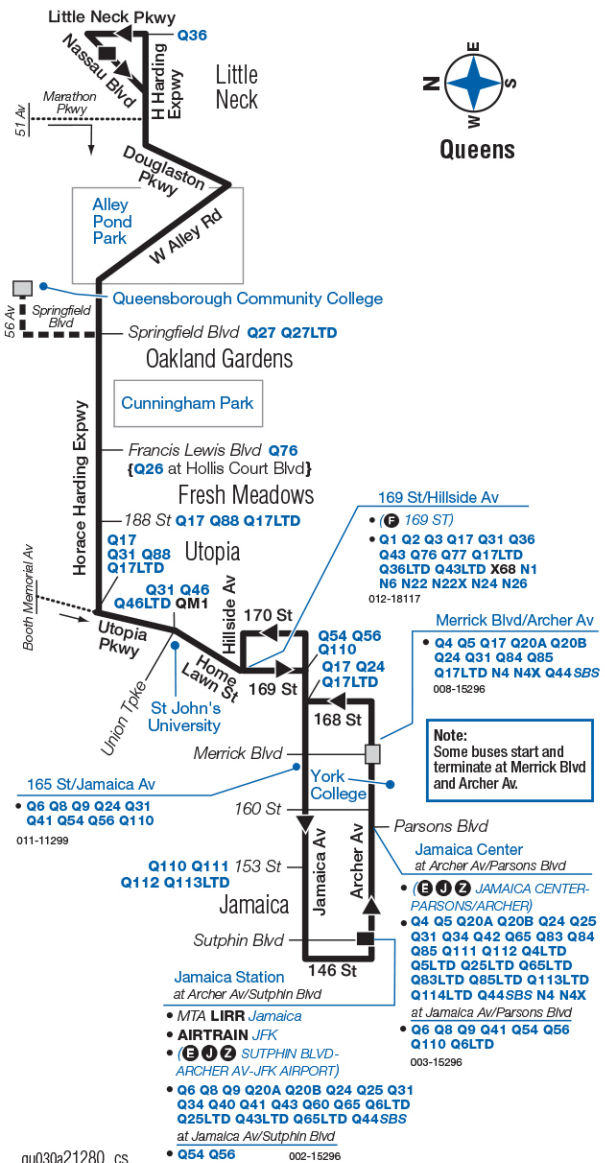

Q30 MAP LEGEND

Local/Limited/SBS Bus Transfers: shown in bold blue type.
Express Bus Transfers: shown in bold black type.

- Terminal
- ▣ Part-time Terminal
- (E STATION NAME) Subway Connection
- Point of Interest
- MTA **LIRR** Station Name
- --- Part-time Service
- ..... Supplemental Service School Days (early PM)