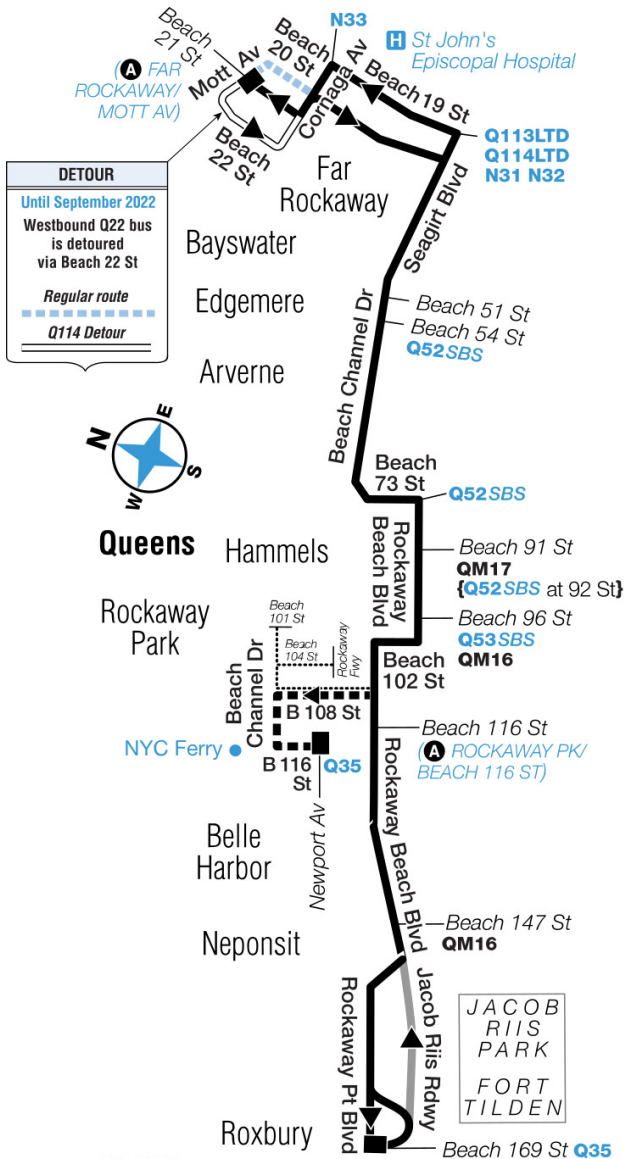

Far Rockaway Beach 21 St / Mott Av	Edgemere Beach Channel Dr / Beach 51 St	Rockaway Park Rockaway Beach Blvd / Beach 116 St	Rockaway Park Beach 116 St / Newport Av	Roxbury / Jacob Riis Beach 169 St / Rockaway Point Blvd
1:52	2:04	-	2:25	-
2:00	2:12	2:33	-	2:40
2:08	2:20	-	2:41	-
2:16	2:28	2:49	-	2:56
2:24	2:36	-	2:54	-
2:32	2:43	3:01	-	3:08
2:40	2:51	-	3:09	-
2:48	2:59	3:17	-	3:24
2:56	3:07	-	3:25	-
3:04	3:15	3:33	-	3:40
3:12	3:23	-	3:41	-
3:20	3:31	3:49	-	3:56
3:28	3:39	-	3:57	-
3:36	3:47	4:05	-	4:12
3:44	3:55	-	4:13	-
3:52	4:03	4:21	-	4:28
4:00	4:11	-	4:29	-
4:08	4:19	4:37	-	4:44
4:16	4:27	-	4:45	-
4:24	4:35	4:54	-	5:01
4:32	4:44	-	5:03	-
4:40	4:52	5:11	-	5:18
4:48	5:00	-	5:19	-
4:56	5:08	5:27	-	5:34
5:04	5:16	-	5:35	-
5:12	5:24	5:43	-	5:50
5:20	5:32	-	5:51	-
5:27	5:39	5:58	-	6:05
5:33	5:45	-	6:04	-
5:40	5:52	6:11	-	6:18
5:45	5:57	6:16	-	6:23
5:55	6:07	6:26	-	6:33
6:05	6:17	6:36	-	6:43
6:15	6:27	6:46	-	6:53
6:25	6:37	6:56	-	7:03
6:45	6:57	7:16	-	7:23
7:05	7:17	7:36	-	7:43
7:25	7:37	7:56	-	8:03
7:45	7:57	8:16	-	8:23
8:05	8:17	8:36	-	8:43
8:25	8:37	8:56	-	9:03
8:45	8:57	9:16	-	9:23
9:05	9:16	9:33	-	9:40
9:25	9:36	9:53	-	10:00
9:45	9:56	10:13	-	10:20
10:05	10:16	10:33	-	10:40
10:25	10:36	10:53	-	11:00
10:45	10:55	11:12	-	11:19
11:05	11:15	11:32	-	11:39

Far Rockaway Beach 21 St / Mott Av	Edgemere Beach Channel Dr / Beach 51 St	Rockaway Park Rockaway Beach Blvd / Beach 116 St	Rockaway Park Beach 116 St / Newport Av	Roxbury / Jacob Riis Beach 169 St / Rockaway Point Blvd
11:25	11:35	11:52	-	11:59
11:55	12:05	12:22	-	12:29
12:25	12:35	12:52	-	12:59

Q22

Roxbury - Rockaway Pk - Far Rockaway Via Rockaway Beach Blvd / Beach Channel Dr

Local Service

For accessible subway stations, travel directions and other information:

Effective June 30, 2024

Visit www.mta.info or call us at 511