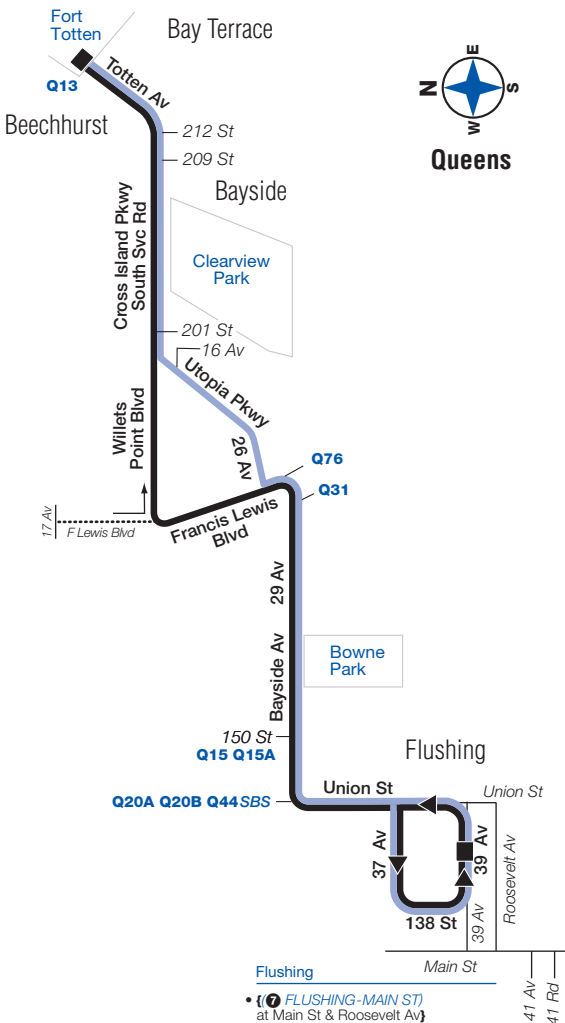

Flushing

- **{(7) FLUSHING-MAIN ST}**
  at Main St & Roosevelt Av}
- **{Q12 Q15/Q15A Q17 Q19 Q20A Q20B Q25 Q26 Q27 Q34 Q48 Q65 Q66 Q17LTD Q25LTD Q27LTD Q50LTD Q65LTD Q44SBS N20G}**
  at Main St & Roosevelt Av}
- **{Q13 Q28}** at 39 Av & Union St}
- **{Q58 Q58LTD}** at 41 Rd & Main St}
- **{MTA LIRR Flushing}**
  at Main St & 41 Av}

qu016a18121_cs

006-18117

Q16 MAP LEGEND

Local/Limited/SBS Bus Transfers: shown in bold blue type.

■ Terminal

(7) STATION NAME

Subway Connection

MTA **LIRR** Railroad Station

..... Supplemental Service
School Days (early PM)

— Via Utopia Pkwy

**For Accessible subway stations, travel directions
and other information:**

Call 511 or visit www.mta.info