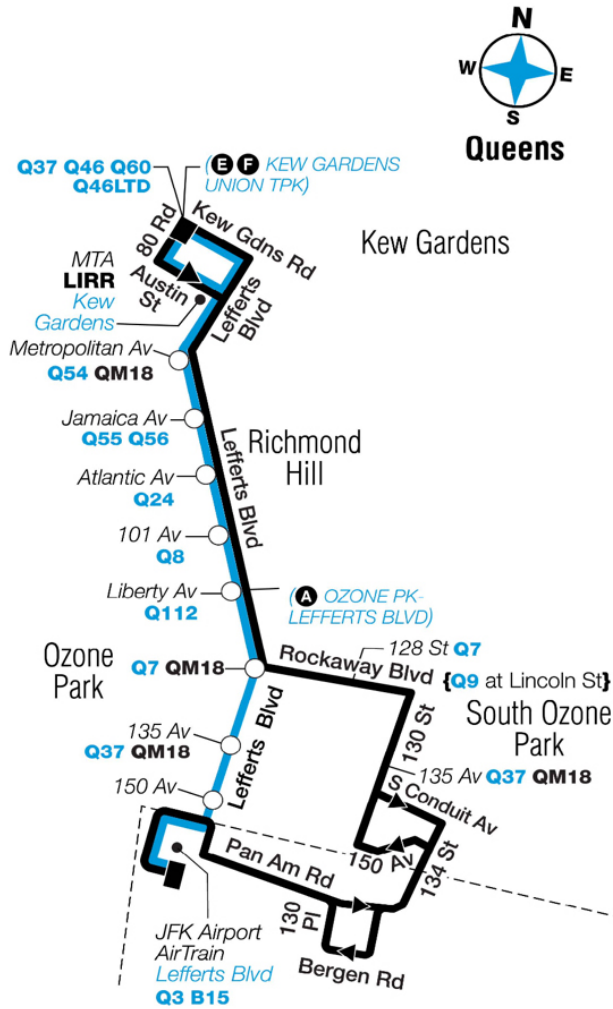

LTD denotes Limited-Stop service.

Bold times denote PM hours.

	Kew Gardens Queens Blvd / 80 Rd	Kew Gardens Kew Gardens Rd / 80 Rd	Kew Gardens Lefferts Blvd / Jamaica Av	Ozone Park Lefferts Blvd / Liberty Av	S Ozone Park Lefferts Blvd / 115 Av	S Ozone Park 134 St / 149 Av	S Ozone Park 150 Av / 149 Av	JFK Airport Lefferts Blvd / Airtrain Station
	-	12:22	12:29	12:36	12:40	12:48	-	12:57
	-	12:42	12:49	12:56	1:00	1:08	-	1:17

Q10

Bus Timetable
MTA Bus Company

Kew Gardens - Jfk Airport

Local and Limited-Stop Service

Effective June 30, 2024

For accessible subway stations, travel directions and other information:

[Visit www.mta.info](http://www.mta.info) or call us at 511