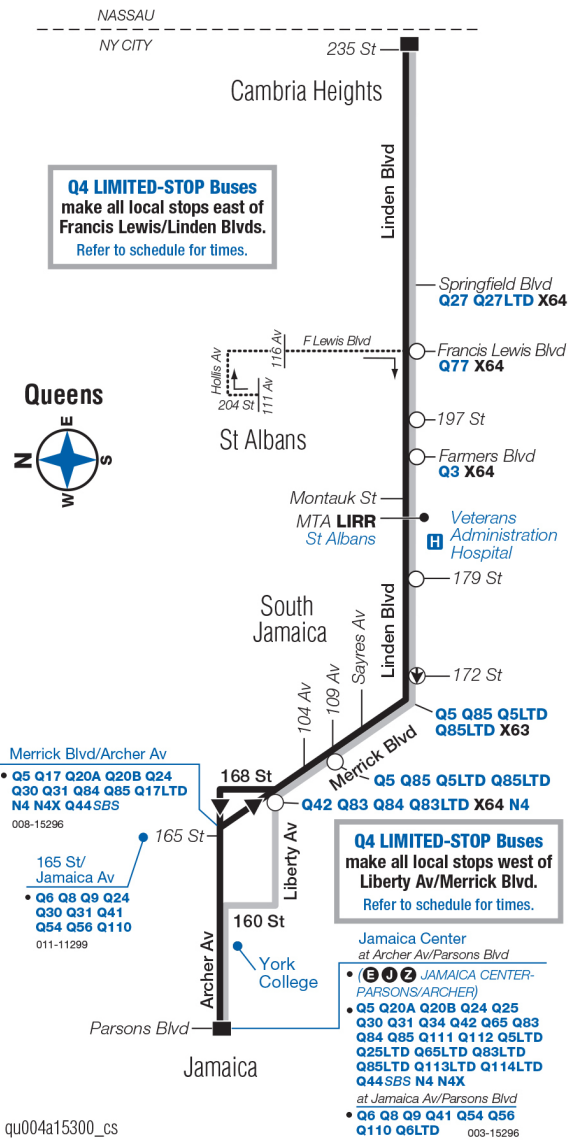

Q4

Bus Timetable New York City Transit

Cambria Heights - Jamaica via Linden Blvd / Merrick Blvd

Local and Limited-Stop Service

For accessible subway stations, travel directions and other information:

Effective June 30, 2024

Visit www.mta.info or call us at 511

qu004a15300_cs

Q4 MAP LEGEND

Local/Limited/SBS Bus Transfers: shown in bold blue type.
Express Bus Transfers: shown in bold black type.

- Terminal
- Subway Connection
- MTA LIRR Railroad Station
- Supplemental Service School Days (early PM)
- Limited Stop
- Stops in direction indicated
- Limited-Stop Service
- Point of Interest