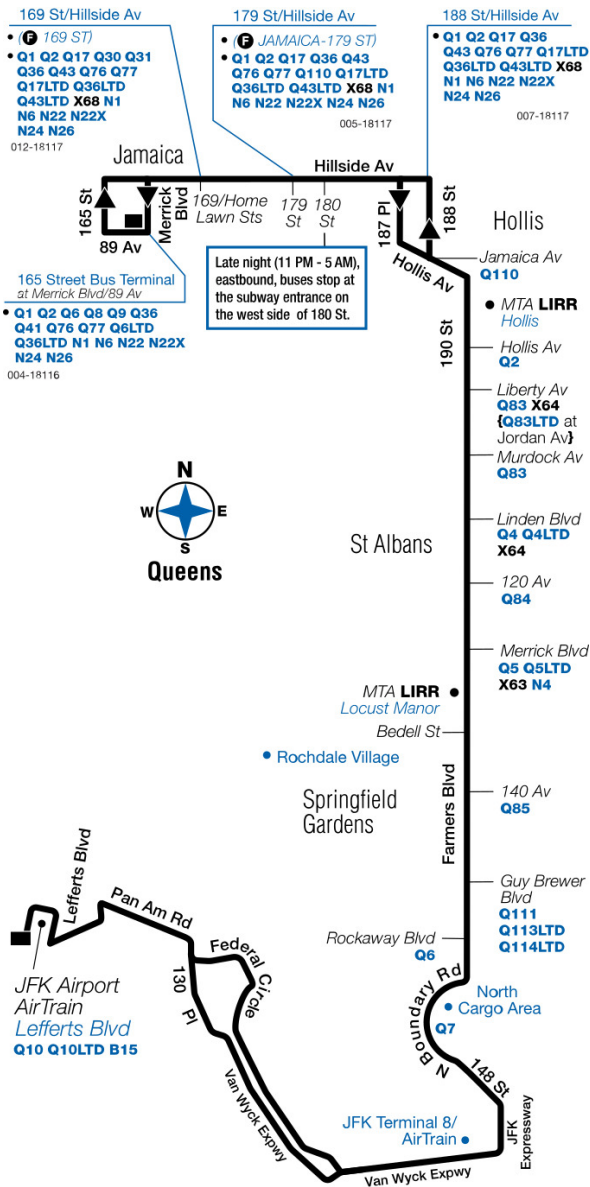

Q3

Bus Timetable New York City Transit

Jamaica - JFK Airport via Farmers Blvd / Hillside Av

Local Service

Effective March 31, 2024

For accessible subway stations, travel directions and other information:

[Visit www.mta.info](http://www.mta.info) or call us at 511

qu003a22039

Q3 MAP LEGEND

Local/Limited/SBS Bus Transfers: shown in bold blue type.
Express Bus Transfers: shown in bold black type.

- Terminal
- MTA LIRR Railroad Station
- (F) STATION NAME
  Subway Connection
- Point of Interest