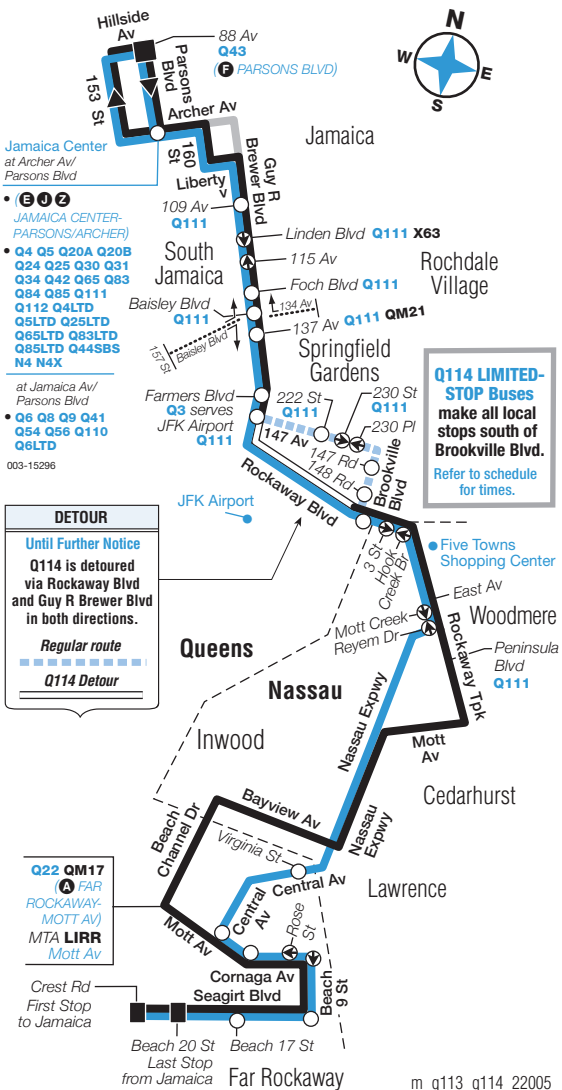

Q113/Q114 MAP LEGEND

Local/Limited/SBS Bus Transfers: shown in bold blue type.
Express Bus Transfers: shown in bold black type.

- Terminal
- Q114 Limited-Stop service
- Q113 Limited Stop service
- Q114 Night Service
- (E STATION NAME) Subway Connection
- Limited Stop
- Stops in direction indicated
- Point of Interest

For Accessible subway stations, travel directions and other information:
Call 511 or visit www.mta.info