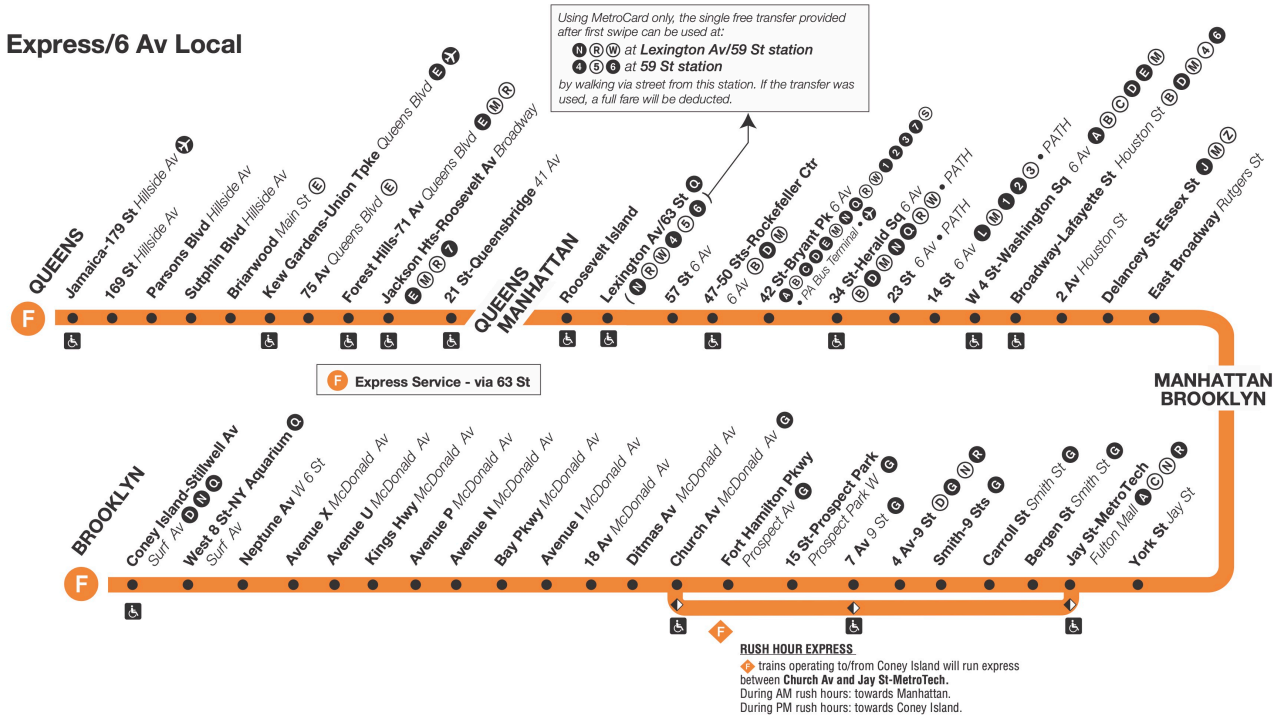

F Queens Blvd Express/6 Av Local

Station Service

- **FULL-TIME**
  Train always operates and always stops here.
- **ONE-WAY WEEKDAY RUSH HOUR**
  Train operates in one direction (to Manhattan AM, from Manhattan PM).
- **ACCESSIBLE STATION**

Transfers

- **A** Full-time
- **A** Part-time
- **A** Transportation to airport available.

tr00fa21245