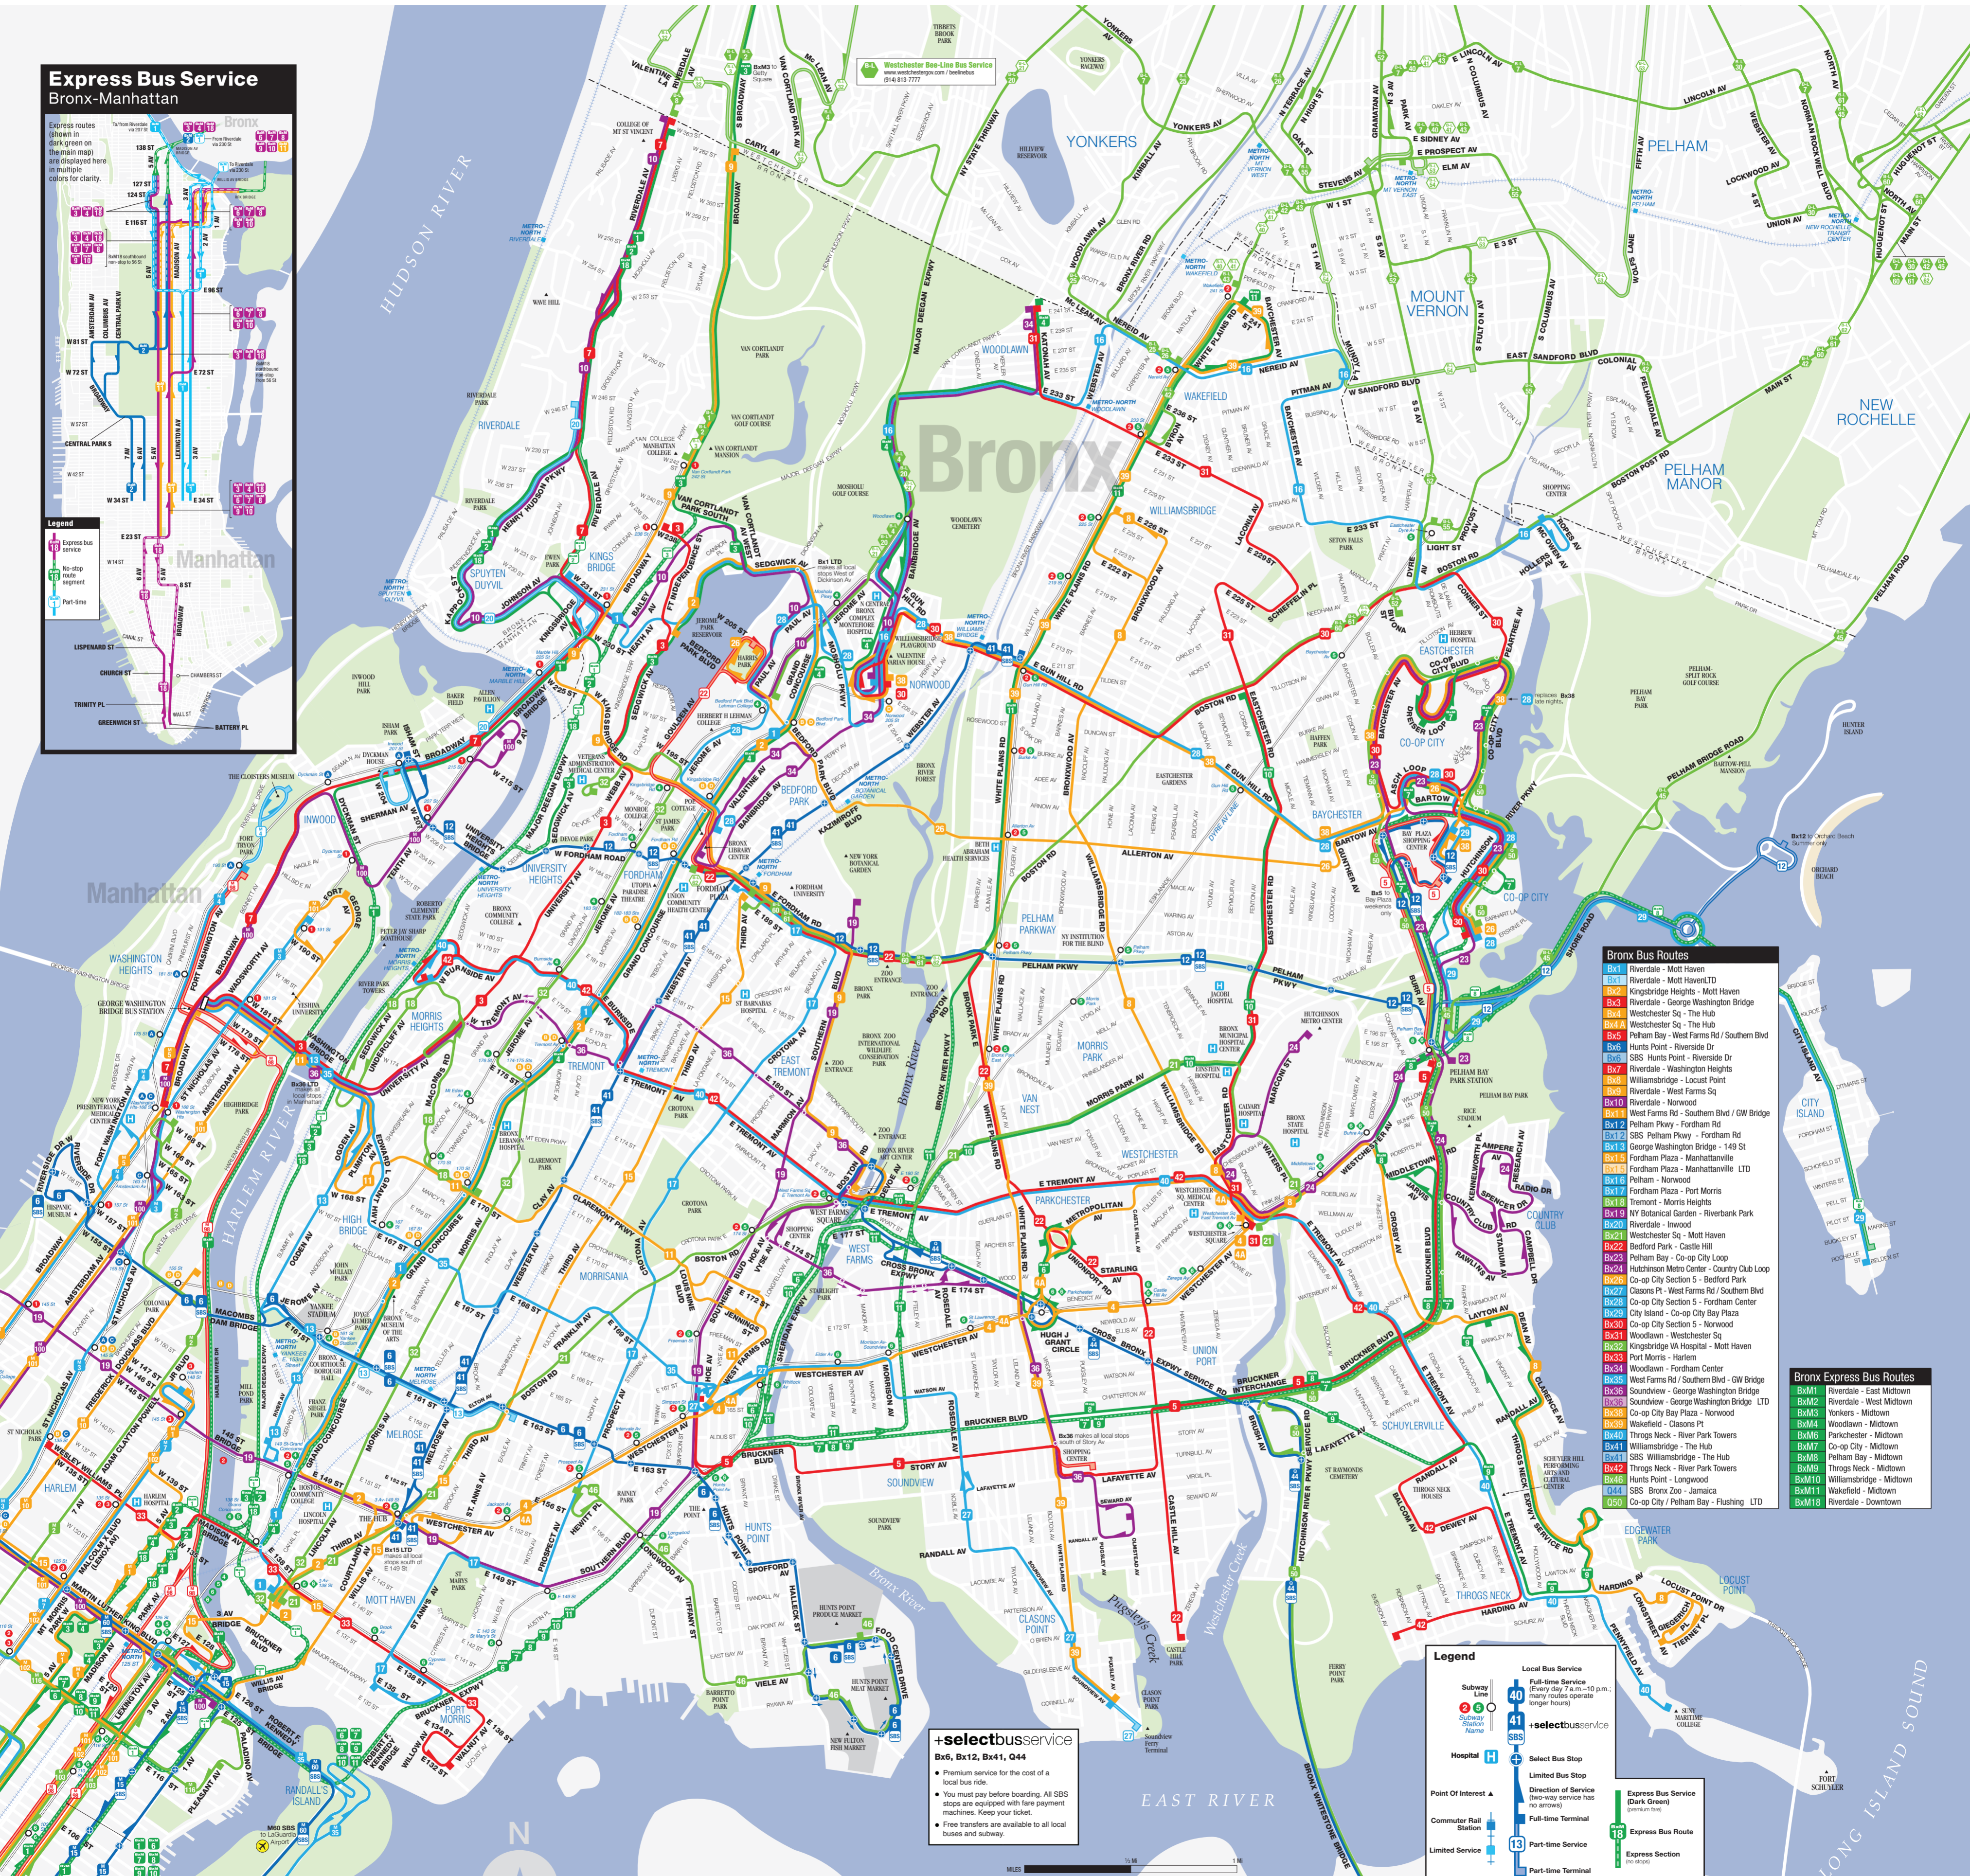

Bronx Bus Map

Express Bus Service Bronx-Manhattan

Express routes (shown in dark green on the main map) are displayed here in multiple colors for clarity.

Legend

- Express bus service
- No-stop route segment
- Part-time

Legend

- Subway Line
- Subway Station Name
- Hospital
- Point of Interest
- Commuter Rail Station
- Limited Service
- Local Bus Service
- Full-time Service (Every day 7 a.m. - 10 p.m.; many routes operate longer hours)
- +selectbusservice
- Select Bus Stop
- Limited Bus Stop
- Direction of Service (two-way service has no arrows)
- Full-time Terminal
- Part-time Service
- Part-time Terminal
- Express Bus Service (premium fare)
- Express Section (no stops)