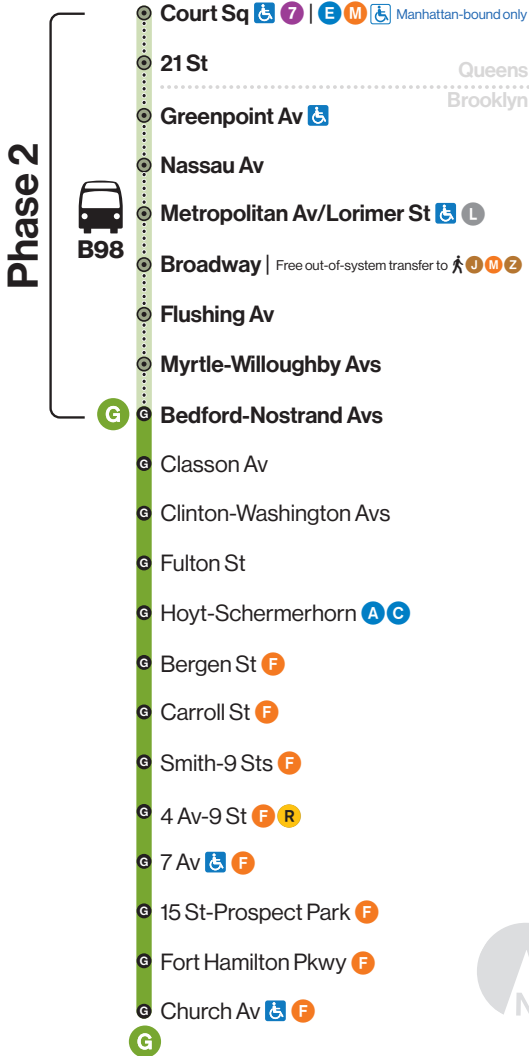

G trains will NOT run between Court Sq and Bedford-Nostrand Avs

Free **B98** shuttle buses will run between **Court Sq** and **Bedford-Nostrand Avs**, making all **G** stops.

G trains will run between **Bedford-Nostrand Avs** and **Church Av**.

B98 Bus Stops

Legend

- Suspended service
- Shuttle bus
- Station name Partially accessible
- Station name Fully accessible
- Out-of-System Transfer**
- Use OMNY or MetroCard for a free out-of-system transfer between Broadway and Hewes St or Lorimer St .