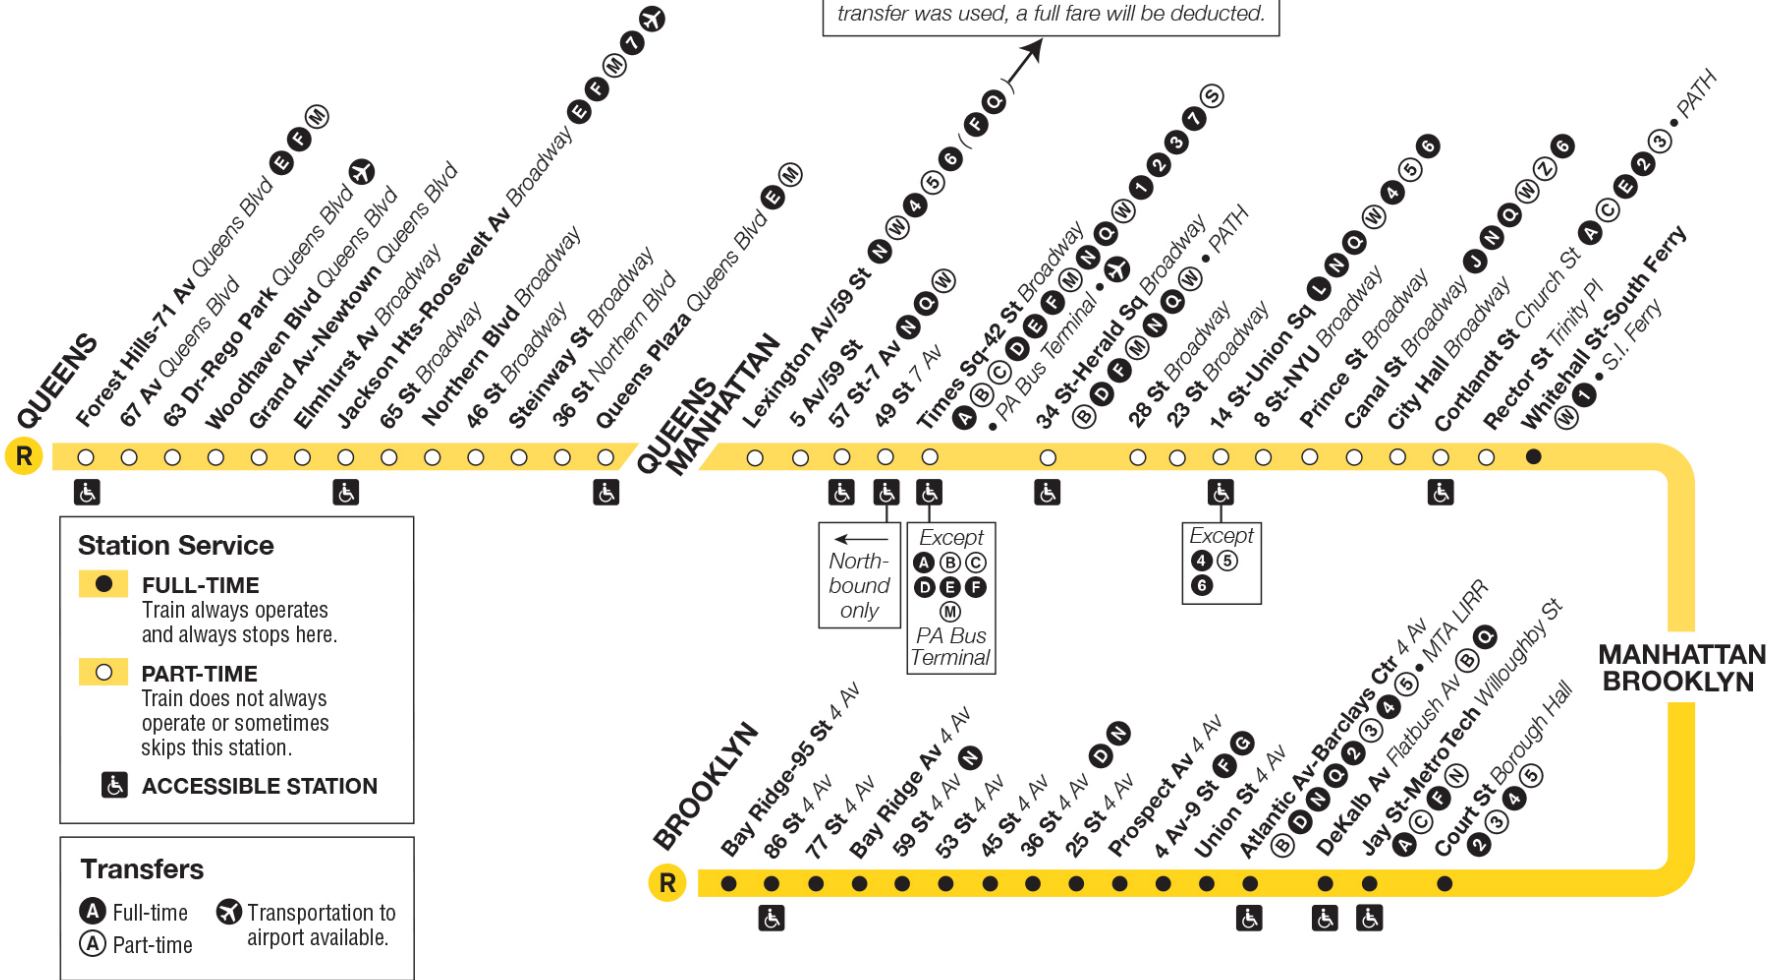

R Broadway Local

Using MetroCard only, the single free transfer provided after first swipe can be used at:
F O at Lexington Av/63 St station.
by walking via street from this station. If the transfer was used, a full fare will be deducted.

tr00ra22004