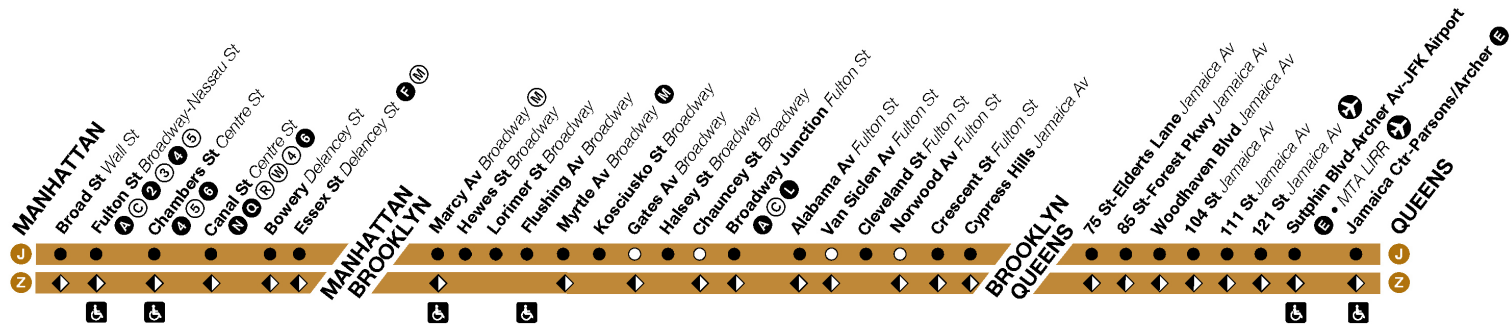

- **J Nassau St Local**
- **Z Nassau St Express (weekday rush hours)**

Station Service				Transfers	
	FULL-TIME Train always operates and always stops here.		PART-TIME Train does not always operate or sometimes skips this station.		ONE-WAY RUSH HOUR Train operates in one direction (to Manhattan AM, from Manhattan PM).
					ACCESSIBLE STATION
					Full-time Part-time
					Transportation to airport available.

tr00ja20245_cs