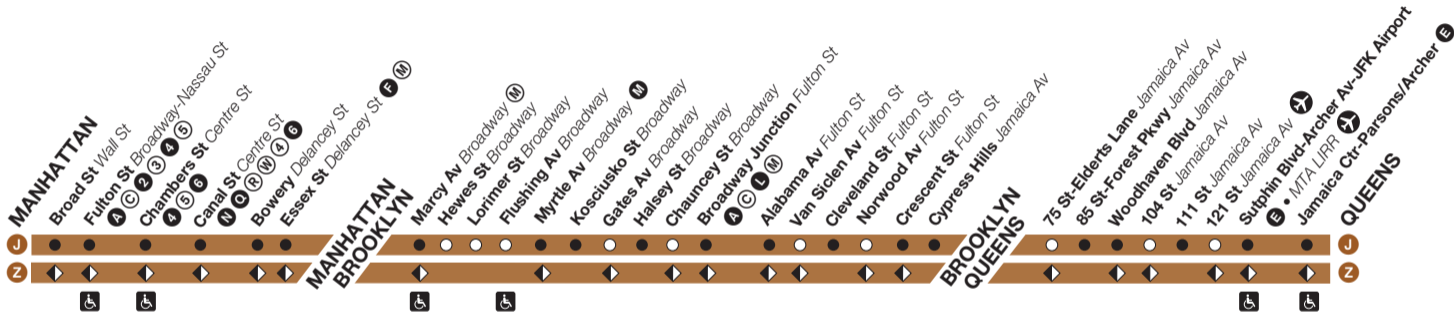

- **J Nassau St Local**
- **Z Nassau St Express (weekday rush hours)**

Station Service

FULL-TIME

Train always operates and always stops here.

PART-TIME

Train does not always operate or sometimes skips this station.

ONE-WAY RUSH HOUR

Train operates in one direction (to Manhattan AM, from Manhattan PM).

ACCESSIBLE STATION

Transfers

Full-time

Part-time

Transportation to airport available.