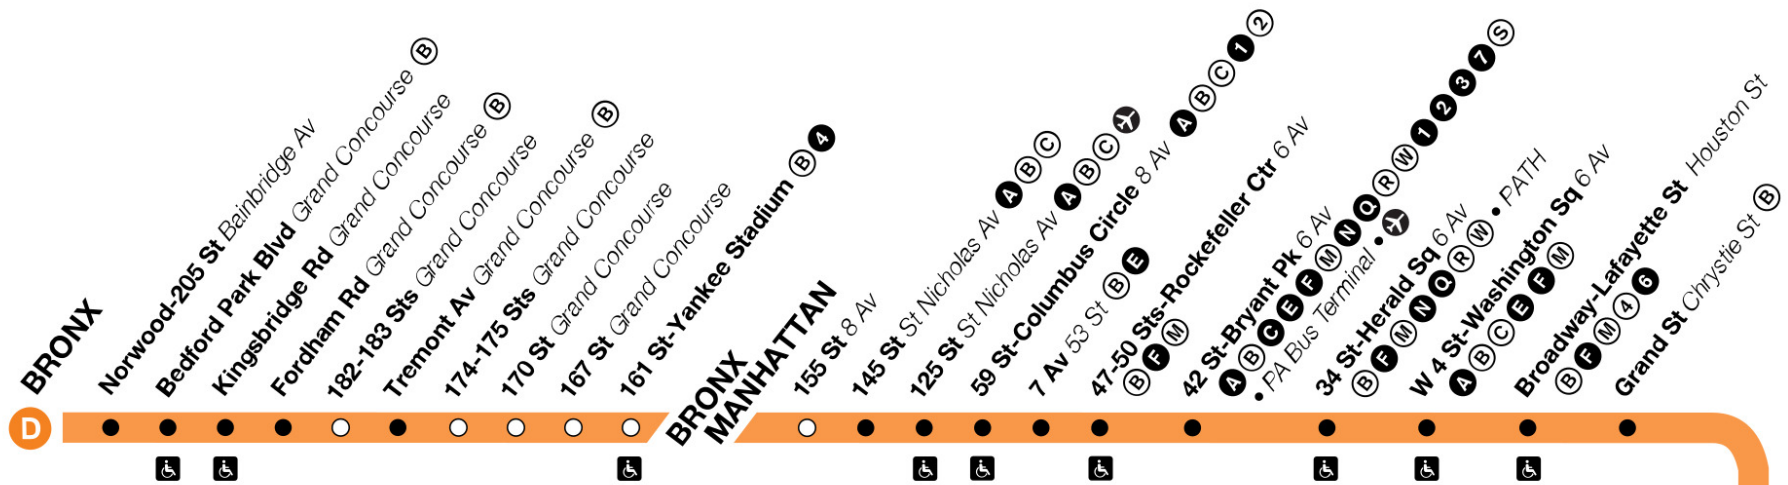

Trains operate, at all times, from 205 Street, Bronx, to Stillwell Avenue, Brooklyn via Central Park West and 6th Avenue in Manhattan, and via the Manhattan Bridge to and from Brooklyn. When in Brooklyn trains operate via 4th Avenue then through Bensonhurst to Coney Island. Trains typically operate local in the Bronx, express in Manhattan, and local in Brooklyn. But please note that Bronx rush hour trains operate express (peak direction ONLY), and Brooklyn trains operate express along the 4th Avenue segment (all times except late nights).

* Trip begins at Broadway-Lafayette St at this time.

BX-X Trip makes express stops between 145 St and Kingsbridge Rd.

BK-L Trip makes local stops in Brooklyn.

Bold times denote PM hours.

	Norwood-20 5 St	Bedford Park Blvd	Tremont Av	145 St	125 St	59 St- Columbus Circle	42 St-Bryant Pk	W 4 St- Wash Sq	Grand St	Atlantic Av- Barclays Ctr	36 St	62 St	Coney Island- Stillwell Av
	10:41	10:43	10:52	11:03	11:07	11:15	11:19	11:24	11:28	11:38	11:44	11:55	12:19
	10:53	10:55	11:04	11:15	11:19	11:27	11:31	11:36	11:40	11:50	11:56	12:07	12:29
	11:05	11:07	11:16	11:27	11:31	11:39	11:43	11:48	11:52	12:02	12:08	12:19	12:39
BK-L	11:16	11:18	11:27	11:38	11:42	11:50	11:54	11:59	12:03	12:14	12:22	12:33	12:52
BK-L	11:28	11:30	11:39	11:50	11:54	12:02	12:06	12:11	12:15	12:26	12:34	12:45	1:04
BK-L	11:41	11:43	11:52	12:03	12:07	12:15	12:19	12:24	12:28	12:40	12:48	12:59	1:19
BK-L	11:53	11:55	12:04	12:15	12:19	12:27	12:31	12:36	12:40	12:51	12:59	1:10	1:31

* Trip begins at Broadway-Lafayette St at this time.

BX-X Trip makes express stops between 145 St and Kingsbridge Rd.

BK-L Trip makes local stops in Brooklyn.

Bold times denote PM hours.

D 6 Av Express

Station Service