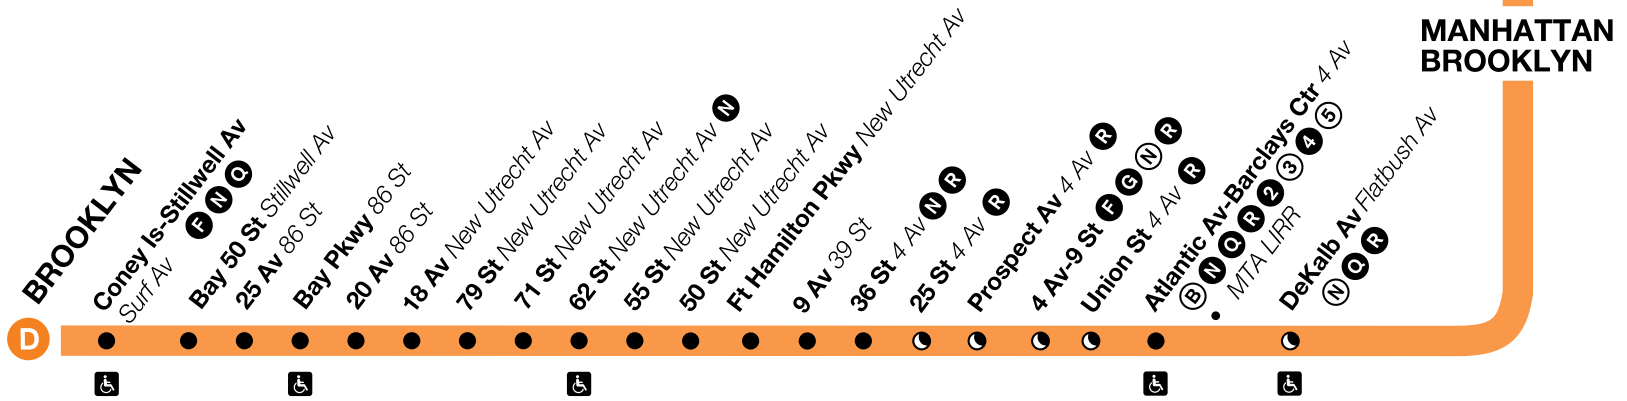

Station Service

- **FULL-TIME** (filled circle): Train always operates and always stops here.
- **PART-TIME** (half-filled circle): Train does not always operate or sometimes skips this station.
- **LATE-NIGHT SERVICE** (empty circle): Train stops at this station late-night hours only (approx. 10 PM – 6 AM).
- **ACCESSIBLE STATION** (wheelchair icon): Station is wheelchair accessible.

Transfers

- **A** Full-time
- **A** Part-time
- **✈** Transportation to airport available.

tr00da22018