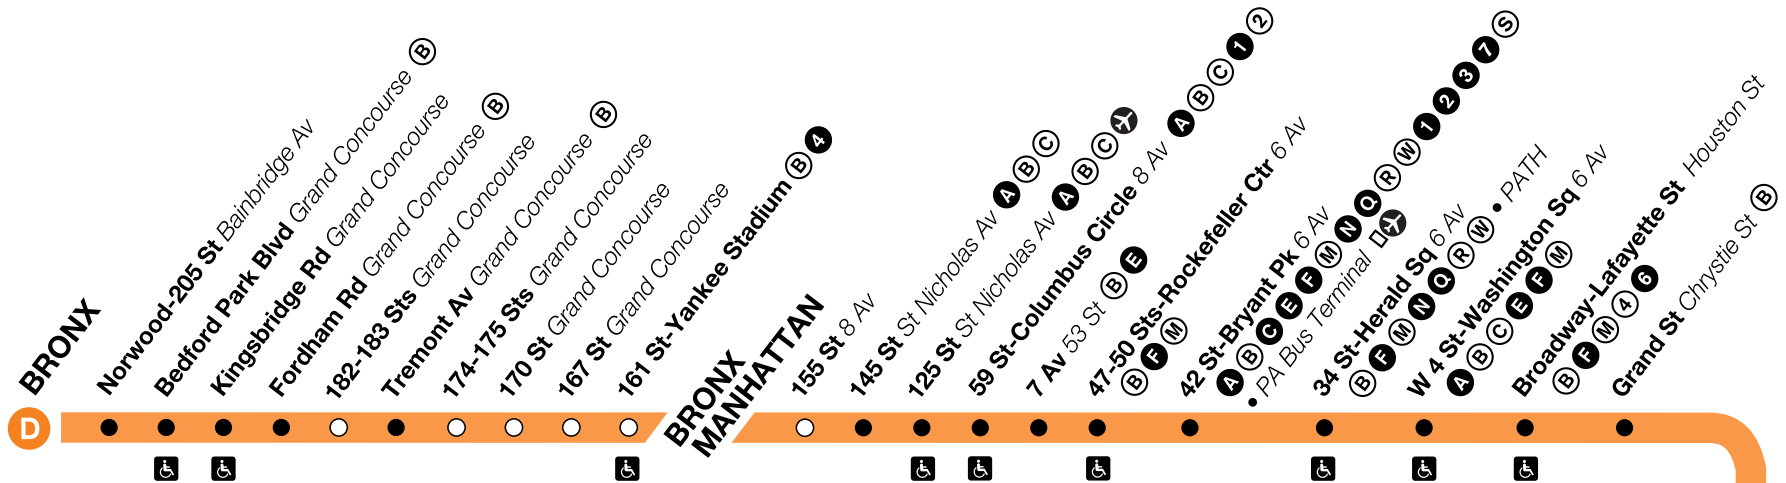

* Trip begins at Broadway-Lafayette St at this time.

BX-X Trip makes express stops between 145 St and Kingsbridge Rd.

BK-L Trip makes local stops in Brooklyn.

Bold times denote PM hours.

| | Norwood-20 5 St | Bedford Park Blvd | Tremont Av | 145 St | 125 St | 59 St- Columbus Circle | 42 St-Bryant Pk | W 4 St- Wash Sq | Grand St | Atlantic Av- Barclays Ctr | 36 St | 62 St | Coney Island- Stillwell Av |
|------|----------------------------|------------------------------|-------------------|---------------|---------------|---------------------------------------|----------------------------|----------------------------|-----------------|--------------------------------------|--------------|--------------|-------------------------------------------|
| | 10:41 | 10:43 | 10:52 | 11:03 | 11:07 | 11:15 | 11:19 | 11:24 | 11:28 | 11:38 | 11:44 | 11:55 | 12:19 |
| | 10:53 | 10:55 | 11:04 | 11:15 | 11:19 | 11:27 | 11:31 | 11:36 | 11:40 | 11:50 | 11:56 | 12:07 | 12:29 |
| | 11:05 | 11:07 | 11:16 | 11:27 | 11:31 | 11:39 | 11:43 | 11:48 | 11:52 | 12:02 | 12:08 | 12:19 | 12:39 |
| BK-L | 11:16 | 11:18 | 11:27 | 11:38 | 11:42 | 11:50 | 11:54 | 11:59 | 12:03 | 12:14 | 12:22 | 12:33 | 12:52 |
| BK-L | 11:28 | 11:30 | 11:39 | 11:50 | 11:54 | 12:02 | 12:06 | 12:11 | 12:15 | 12:26 | 12:34 | 12:45 | 1:04 |
| BK-L | 11:41 | 11:43 | 11:52 | 12:03 | 12:07 | 12:15 | 12:19 | 12:24 | 12:28 | 12:40 | 12:48 | 12:59 | 1:19 |
| BK-L | 11:53 | 11:55 | 12:04 | 12:15 | 12:19 | 12:27 | 12:31 | 12:36 | 12:40 | 12:51 | 12:59 | 1:10 | 1:31 |

* Trip begins at Broadway-Lafayette St at this time.

BX-X Trip makes express stops between 145 St and Kingsbridge Rd.

BK-L Trip makes local stops in Brooklyn.

Bold times denote PM hours.

D 6 Av Express

Station Service