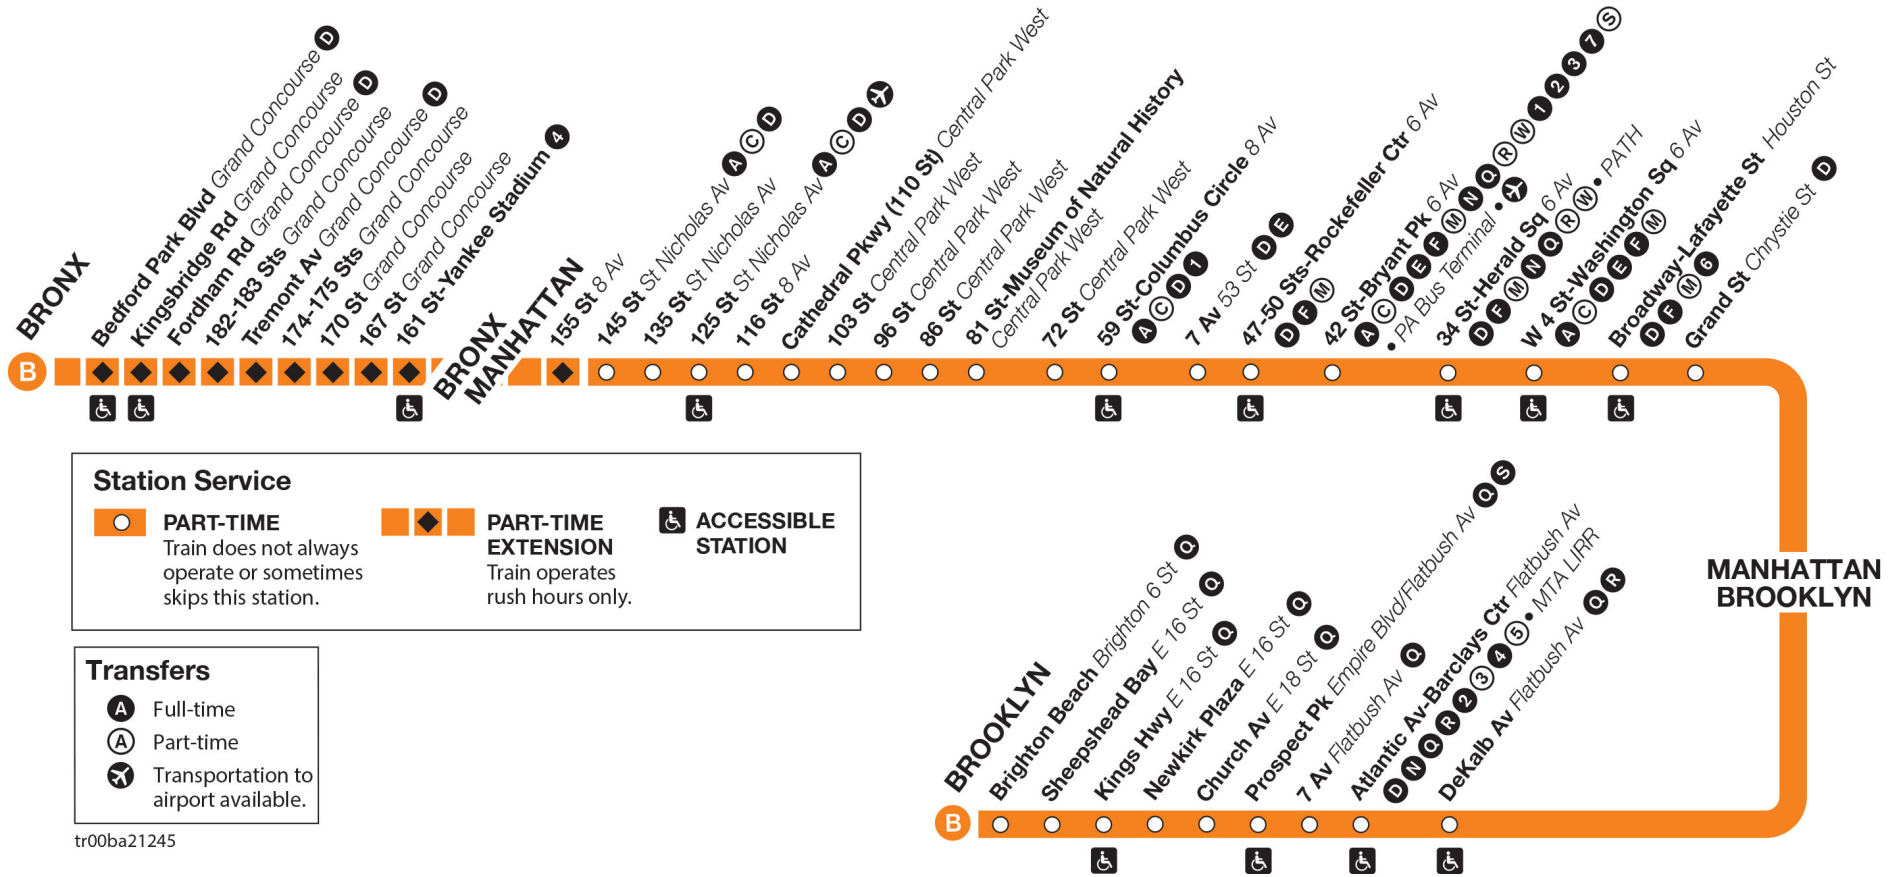

B 6 Avenue Express

tr00ba21245