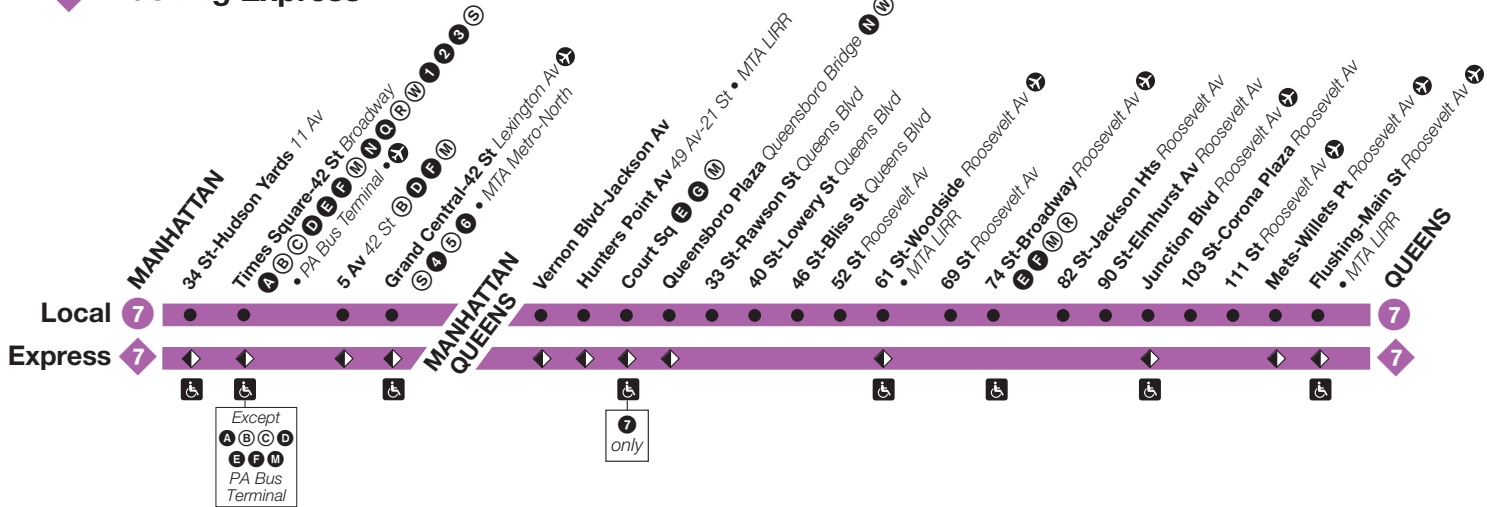

**Effective
September 13, 2020**

New York City Transit

Subway Timetable

7

7 trains operate between Flushing- Main St, Queens, and 34 St-Hudson Yards, Manhattan, at all times. Weekday mornings some 7 trains (denoted below by a color bar) operate express toward Manhattan. Weekday afternoons and evenings, these trains operate express to Queens.

Holiday Service 2022

Weekday subway service operates on: Martin Luther King Day, Columbus Day, Veterans Day, Day after Thanksgiving.

If your service does not normally operate on Saturday and/or Sunday, it will not operate on the holidays below.

Saturday subway service operates on: Presidents Day, Independence Day.

Sunday subway service operates on: Memorial Day, Labor Day, Thanksgiving Day, Christmas Day.

Information in this timetable is subject to change without notice. Traffic conditions and weather can affect running time.

7 Flushing Local

7 Flushing Express

Station Service

FULL-TIME
 Train always operates
 and always stops here.

ONE-WAY WEEKDAY
 Train operates in one direction
 (To Manhattan AM,
 from Manhattan PM).

**ACCESSIBLE
 STATION**