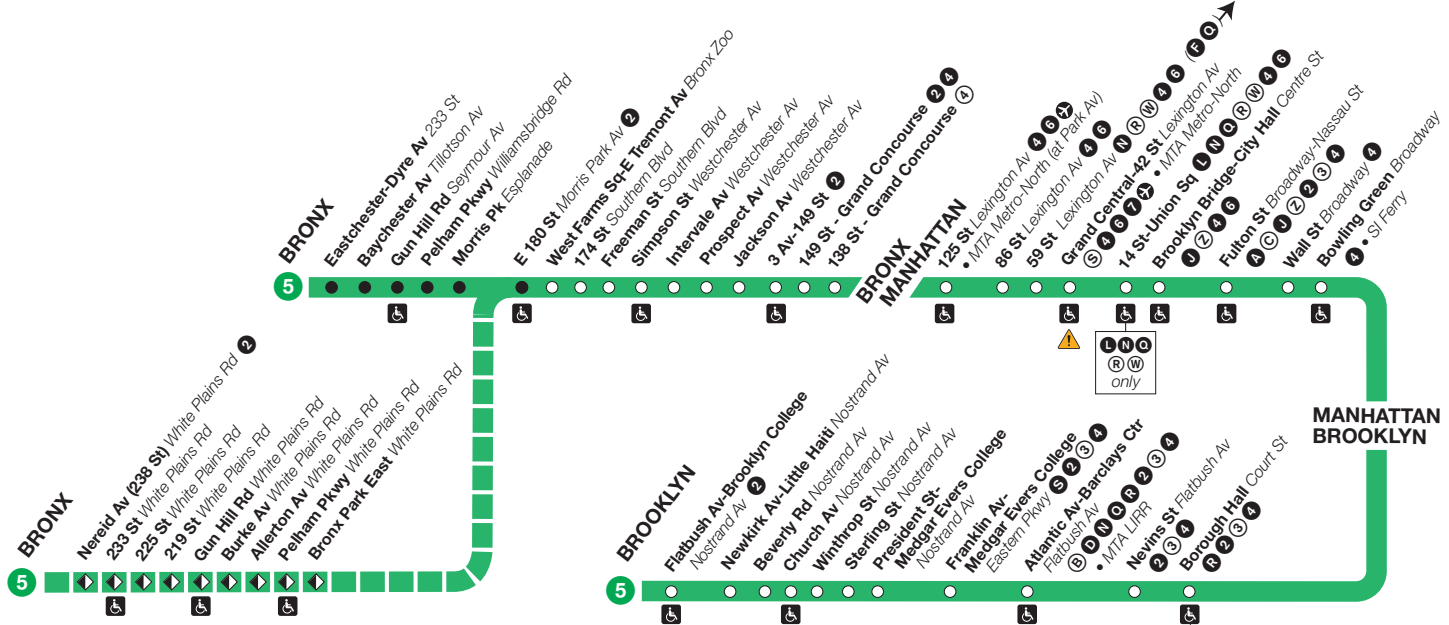

ride during late night hours can transfer to **2** service at the E 180 St Station. At all times, **5** trains operate express in Manhattan and Brooklyn. Weekdays, **5** trains in the Bronx operate express from E 180 St to 3 Av-149 St during morning rush hours (from about 6 AM to 9 AM), and from 3 Av-149 St to E 180 St during the evening rush hours (from about 4 PM to 7 PM).

Holiday Service 2022

Weekday subway service operates on: Martin Luther King Day, Columbus Day, Veterans Day, Day after Thanksgiving.

If your service does not normally operate on Saturday and/or Sunday, it will not operate on the holidays below.

Saturday subway service operates on: Presidents Day, Independence Day.

Sunday subway service operates on: Memorial Day, Labor Day, Thanksgiving Day, Christmas Day.

Information in this timetable is subject to change without notice. Traffic conditions and weather can affect running time.

5 Lexington Av Express

Using MetroCard only, the single free transfer provided after first swipe can be used at:

F O at Lexington Av/63 St station.

by walking via street from this station. If the transfer was used, a full fare will be deducted.