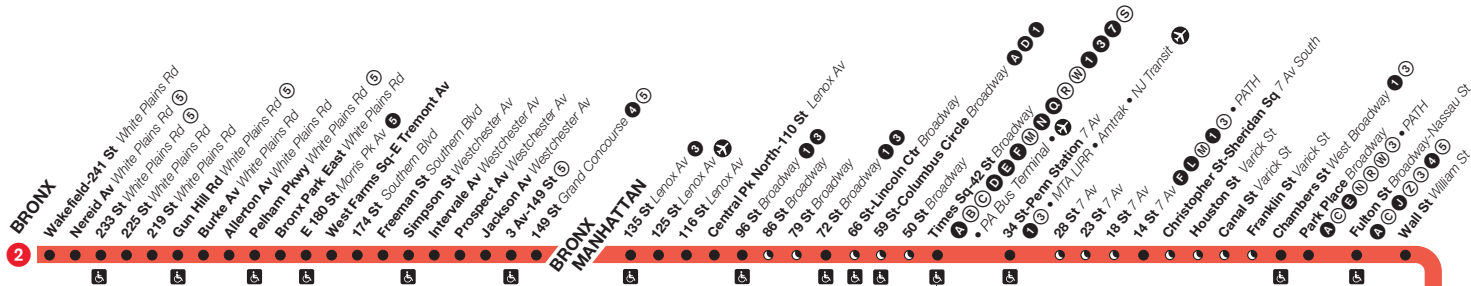

2 7 Avenue Express

Station Service

- **FULL-TIME**
  Train always operates and always stops here.
- **LATE-NIGHT SERVICE**
  Train stops at this station late-night hours only (approx. 12 AM – 6 AM).
- **ACCESSIBLE STATION**

Transfers

- **A** Full-time
- **A** Part-time
- **T** Transportation to airport available.