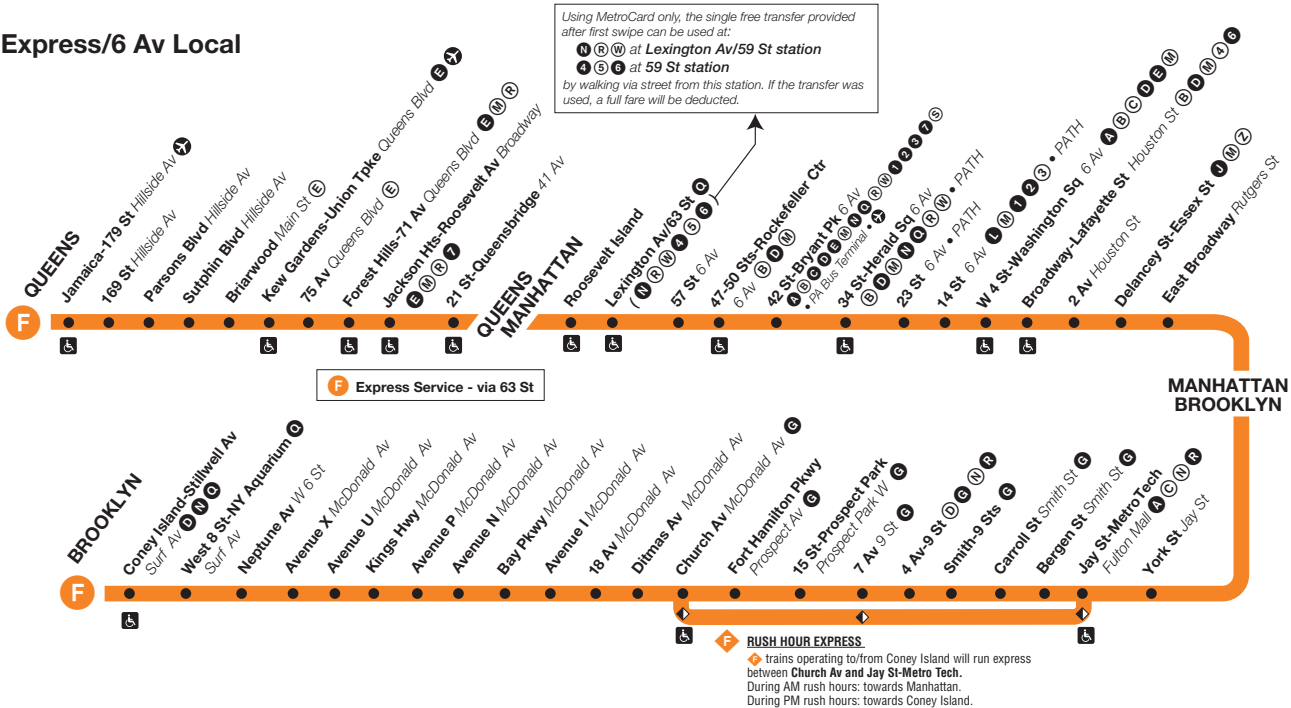

F Queens Blvd Express/6 Av Local

Station Service

FULL-TIME
Train always operates and always stops here.

ONE-WAY WEEKDAY RUSH HOUR
Train operates in one direction (to Manhattan AM, from Manhattan PM).

ACCESSIBLE STATION

Transfers

A Full-time
A Part-time
X Transportation to airport available.

tr00fa21245